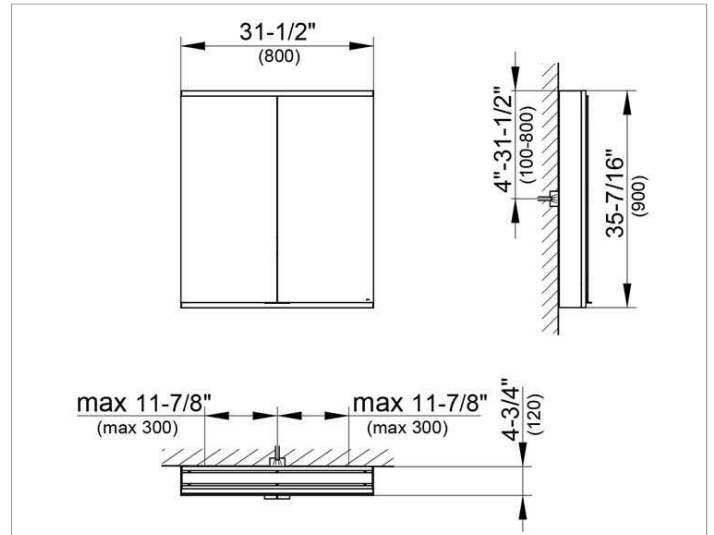

Royal Modular 2.0
800211081005200 Mirror cabinet

PRODUCT

DRAWING

EEK: A++, A+, A ,

SURFACE

silver anodized

DIMENSION

31,5 x 35,43 x 4,72 "