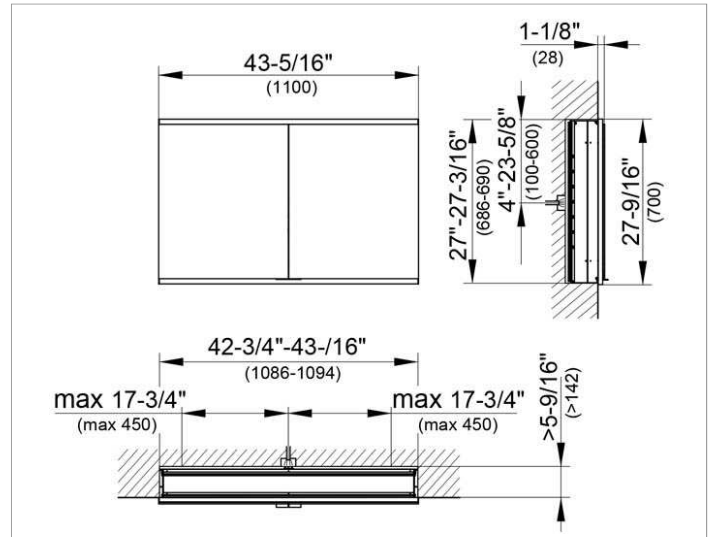

Royal Modular 2.0
800210110105000 Mirror cabinet

PRODUCT

DRAWING

EEK: A++, A+, A ,

SURFACE

silver anodized

DIMENSION

43,31 x 27,56 x 6,3 "