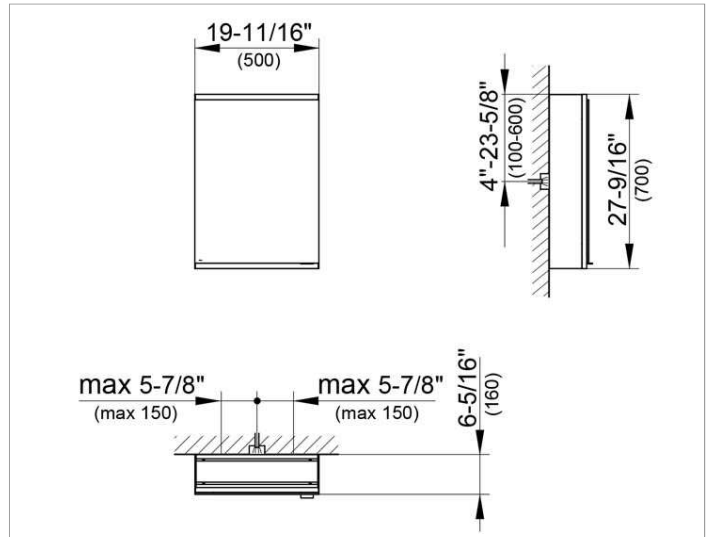

Royal Modular 2.0
800011050105000 Mirror cabinet

PRODUCT

DRAWING

EEK: A++, A+, A,

SURFACE

silver anodized

DIMENSION

19,69 x 27,56 x 6,3 "