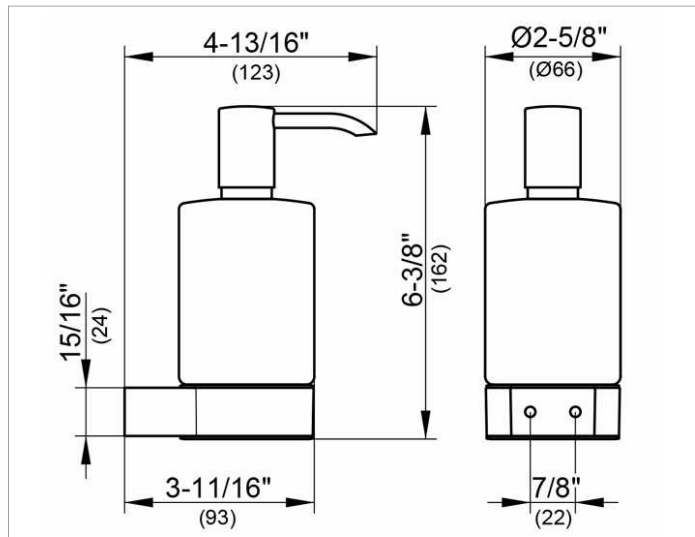

Plan

14953019000 Lotion dispenser

PRODUCT

DRAWING

PRODUCT ATTRIBUTES

crystal glass matte, complete with holder and pump
 Capacity: approx. 8.45 oz
 Dosage: approx. 0.02 oz/stroke

SURFACE

polished chrome

SPECIFICATIONS

KEUCO PLAN lotion dispenser 14953019000, for wall installation (8.45 oz)
 Chrome-plated lotion dispenser
 Wall mounted model complete with a removable crystal glass insert
 For easy cleaning and filling,
 An exchangeable, high-class and long-lasting pump,
 Capacity: 8.45 oz, for standard liquid soap,
 Dosage: approx. 0.02 oz/stroke,
 Base diameter: 2-5/8", height 6-3/8",
 Projection: 3-11/16"
 The lotion dispenser is fitted with 2 hidden fixing points
 incl. corrosion-free mounting material