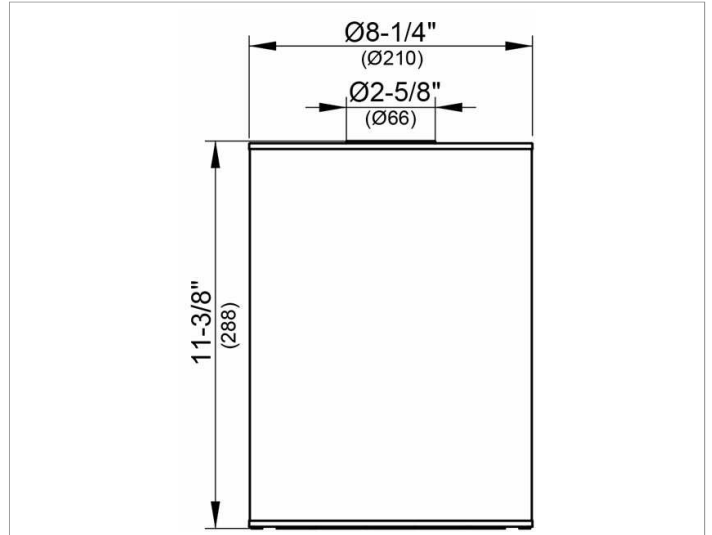

Generic items

04989000037 Synthetic insert

PRODUCT

DRAWING

PRODUCT ATTRIBUTES

only

SURFACE

dark grey (RAL 7021)