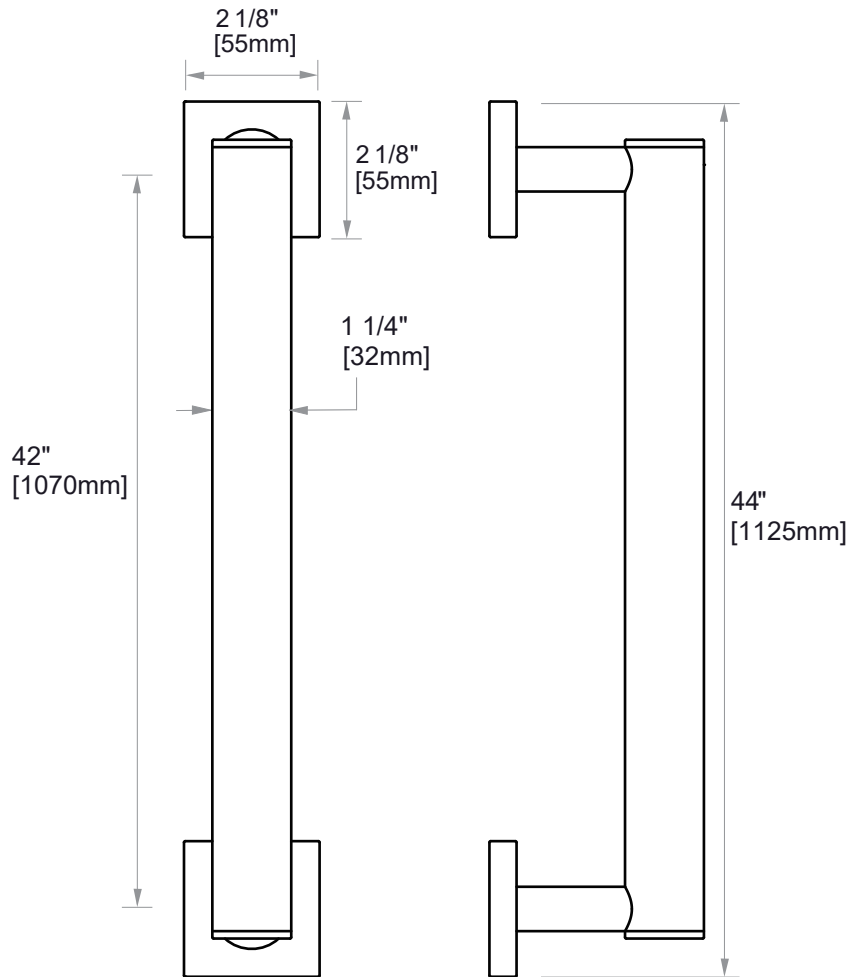

PRODUCT NAME: GRAB BAR

SIZE: 42"

PRODUCT CODE: 8289442

MATERIAL: All-brass construction

STOCKED FINISHES:

- Polished Chrome (99)
- Brushed Nickel (81)
- Polished Nickel (68)

SPECIAL FINISHES AVAILABLE: Please see our website for full list samples

WARRANTY:

Lifetime Limited (Residential Use)
One Year (Commercial Use)