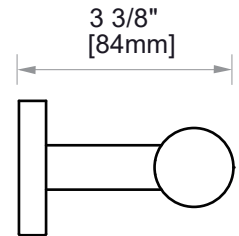

9400 SERIES (1.25"/32MM)

GRAB BAR 42" 8289442

PRODUCT NAME: GRAB BAR

SIZE: 42"

PRODUCT CODE: 8289442

MATERIAL: All-brass construction

STOCKED FINISHES:

- Polished Chrome (99)
- Brushed Nickel (81)
- Polished Nickel (68)