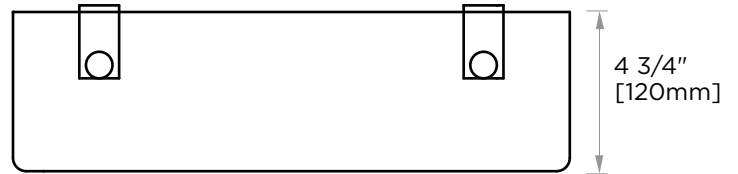

NAPLES COLLECTION
GLASS SHELF
422671

PRODUCT NAME: GLASS SHELF

PRODUCT CODE: 422671

MATERIAL: All-brass construction

KEY FEATURES: Contemporary design. Fine-lined yet bold in its thin and linear silhouette.

NOTE: Dimensions and specifications are subject to change without notice.