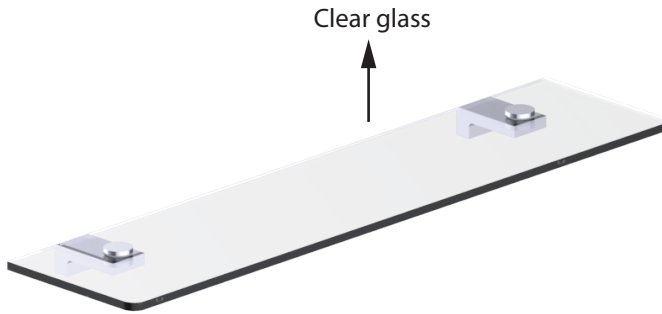

NAPLES COLLECTION
GLASS SHELF
422671

PRODUCT NAME: GLASS SHELF

PRODUCT CODE: 422671

MATERIAL: All-brass construction

KEY FEATURES: Contemporary design. Fine-lined yet bold in its thin and linear silhouette.