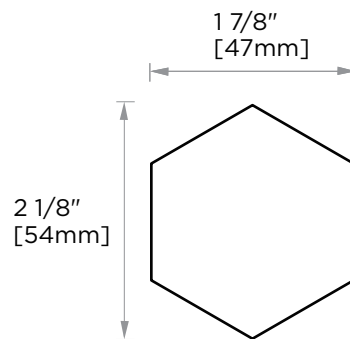

NOTE: Dimensions and specifications are subject to change without notice.