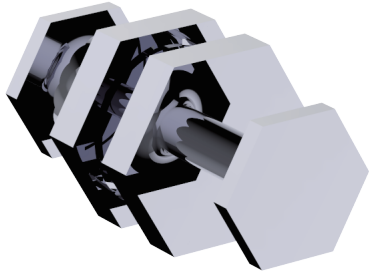

PISA COLLECTION DOUBLE SDH KNOB 3427502

PRODUCT NAME: DOUBLE SDH KNOB

PRODUCT CODE: 3427502

MATERIAL: All-brass construction

KEY FEATURES: Classic Art Deco take on a traditional design

STOCKED FINISHES:

- Polished Chrome (99)
- Brushed Nickel (81)
- Polished Nickel (68)