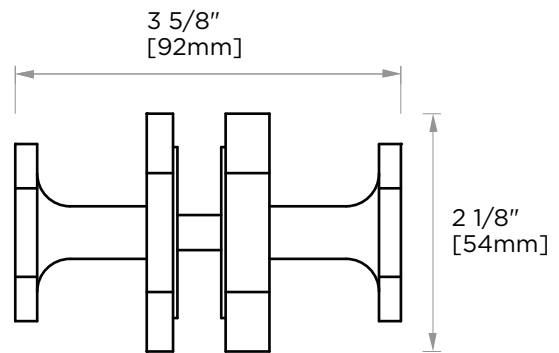

NOTE: Dimensions and specifications are subject to change without notice.