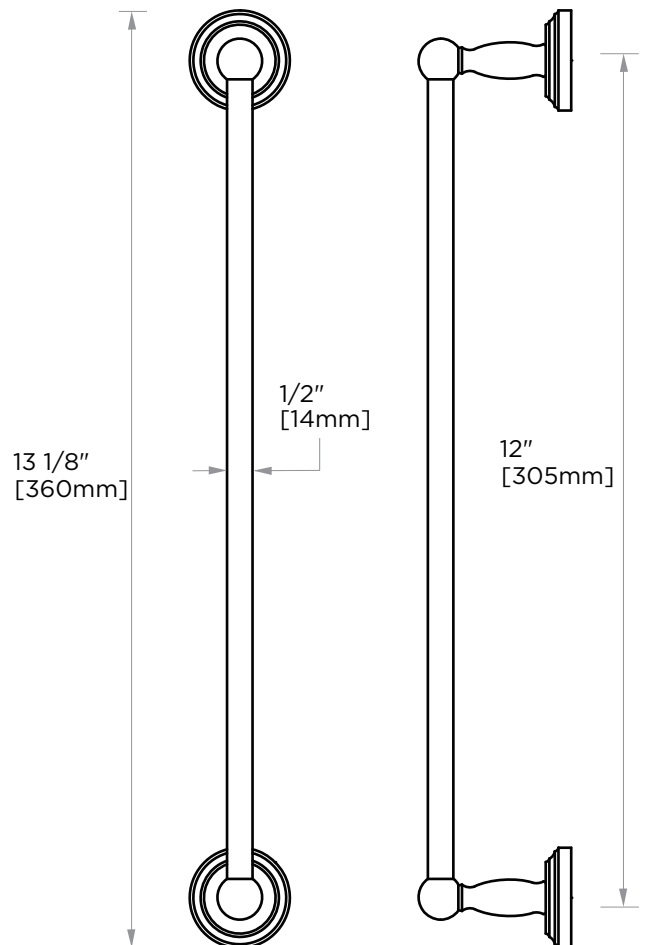

WARRANTY:

Lifetime Limited (Residential Use)
One Year (Commercial Use)

NOTE: Dimensions and specifications are subject to change without notice.