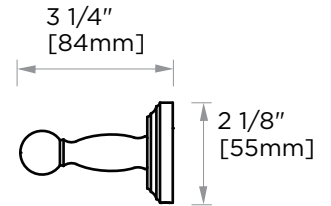

**FLORENCE
COLLECTION
TOWEL BAR 12"**
322120

PRODUCT NAME: TOWEL BAR 12"

PRODUCT CODE: 322120

MATERIAL: All-brass construction

KEY FEATURES: Traditional design.
Round and elegant style.

STOCKED FINISHES:

- Polished Chrome (99)
- Brushed Nickel (81)
- Polished Nickel (68)