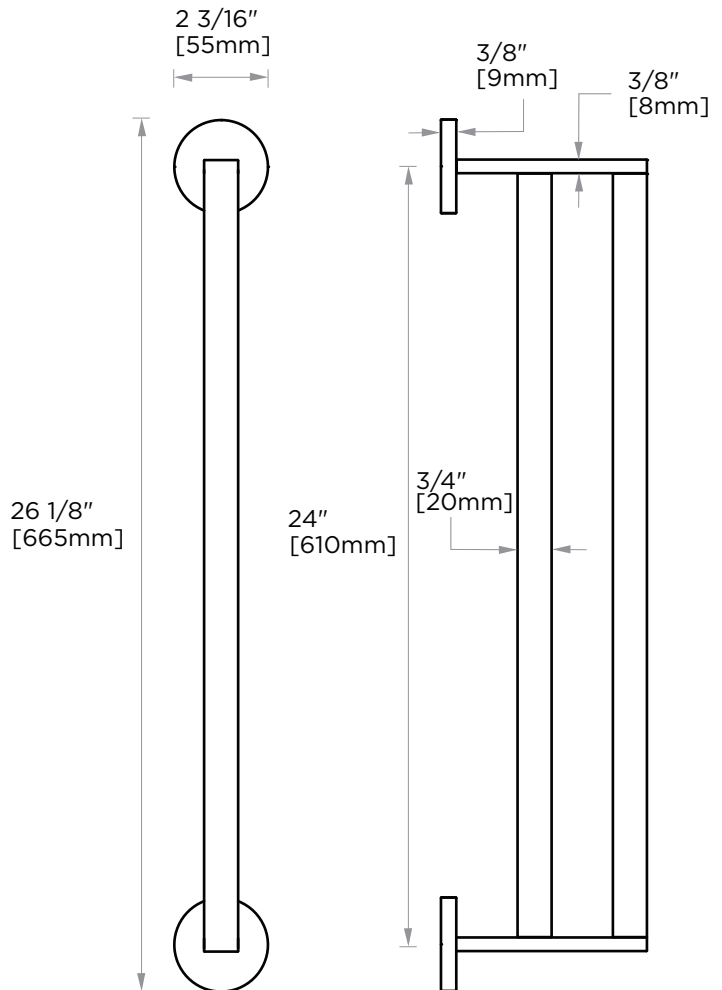

**FRANKFURT
COLLECTION
DOUBLE TOWEL
BAR 24"
313242**

PRODUCT NAME: DOUBLE TOWEL BAR 24"

PRODUCT CODE: 313242

MATERIAL: All-brass construction

KEY FEATURES: Transitional design.
Round and straight lines

STOCKED FINISHES:

NOTE: Dimensions and specifications are subject to change without notice.