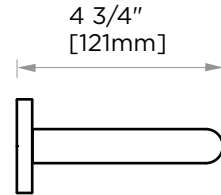

**FRANKFURT
COLLECTION
DOUBLE TOWEL
BAR 24"
313242**

PRODUCT NAME: DOUBLE TOWEL BAR 24"

PRODUCT CODE: 313242

MATERIAL: All-brass construction

KEY FEATURES: Transitional design.
Round and straight lines

STOCKED FINISHES:

NOTE: Dimensions and specifications are subject to change without notice.