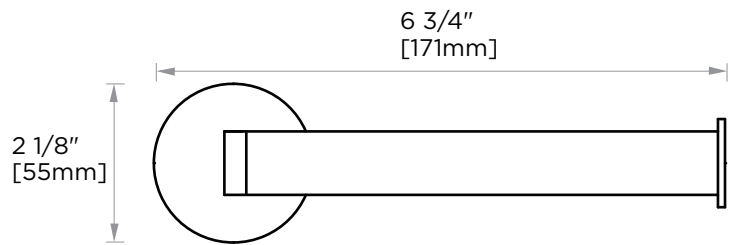

**FRANKFURT  
COLLECTION  
TISSUE HOLDER  
313151**

**PRODUCT NAME:** TISSUE HODLER

**PRODUCT CODE:** 313151

**MATERIAL:** All-brass construction

**KEY FEATURES:** Transitional design.  
Round and straight lines