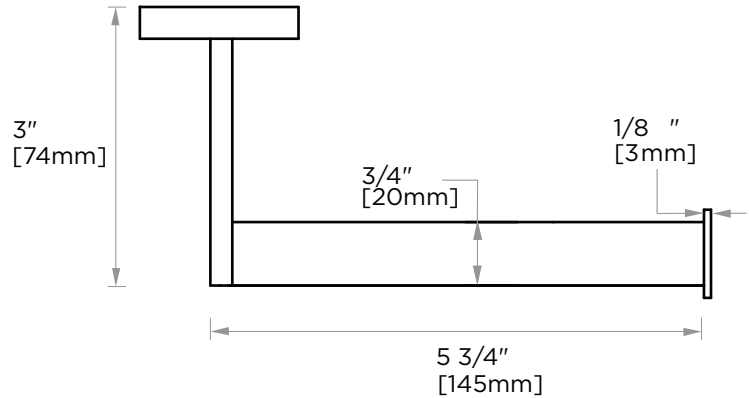

SPECIAL FINISHES AVAILABLE: 26 options available. Please see our website for full list samples

WARRANTY:
Lifetime Limited (Residential Use)
One Year (Commercial Use)