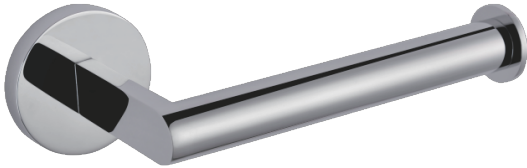

**FRANKFURT  
COLLECTION  
TISSUE HOLDER  
313151**

**PRODUCT NAME:** TISSUE HODLER

**PRODUCT CODE:** 313151

**MATERIAL:** All-brass construction

**KEY FEATURES:** Transitional design.  
Round and straight lines

**STOCKED FINISHES:**

- Polished Chrome (99)
- Brushed Nickel (81)
- Polished Nickel (68)
- Matte Black (48)

**SPECIAL FINISHES AVAILABLE:** 26 options available. Please see our website for full list samples