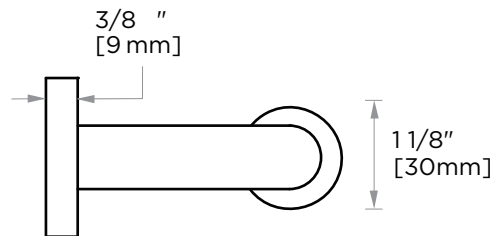

NOTE: Dimensions and specifications are subject to change without notice.