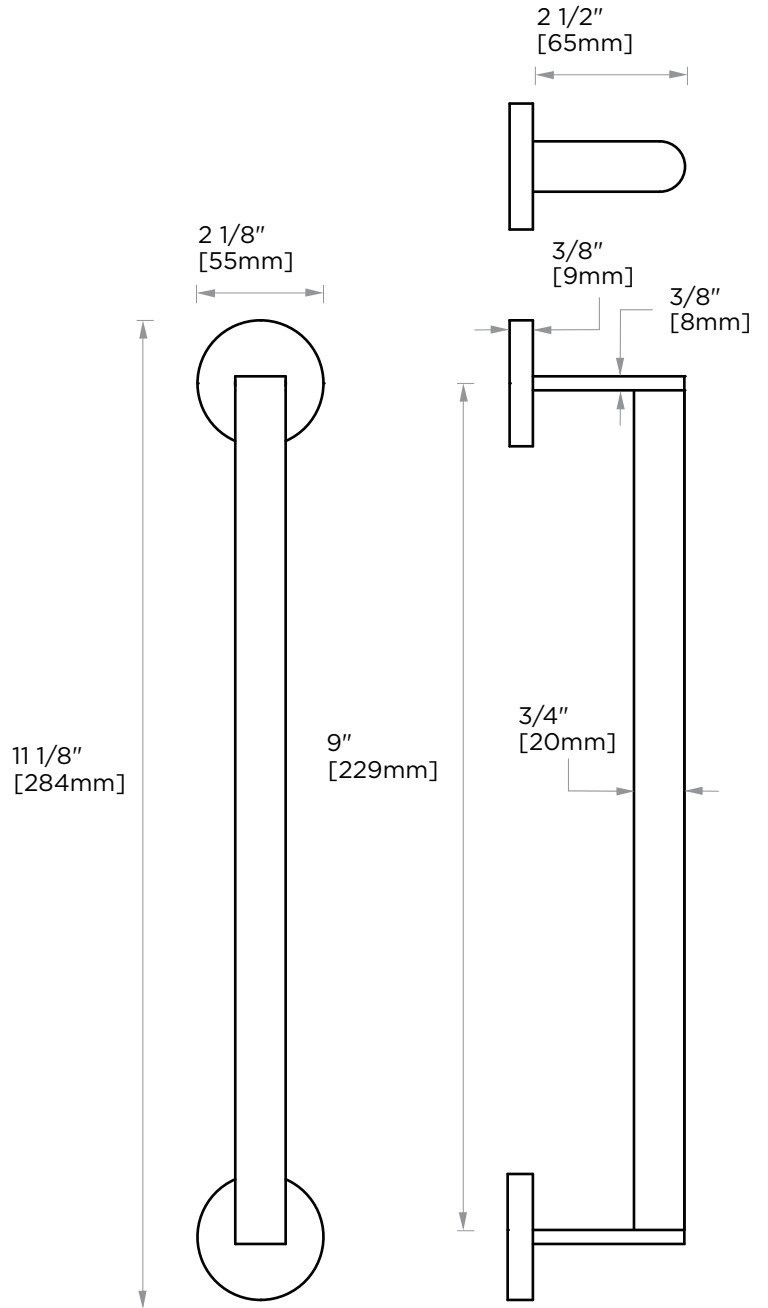

WARRANTY:

Lifetime Limited (Residential Use)
One Year (Commercial Use)

NOTE: Dimensions and specifications are subject to change without notice.