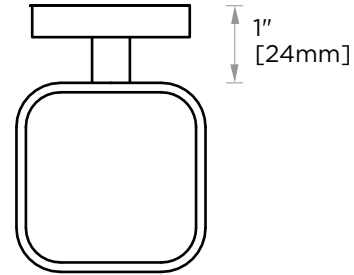

MILAN COLLECTION TUMBLER WITH HOLDER 254650

PRODUCT NAME: TUMBLER WITH
HOLDER

PRODUCT CODE: 254650

MATERIAL: All-brass construction

KEY FEATURES: Contemporary design. Clean
linear statement combined
with engineered curves.

NOTE: Dimensions and specifications are subject to change without notice.