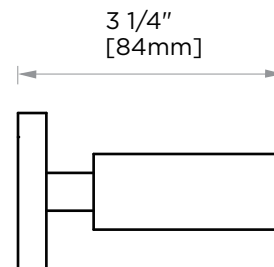

MILAN COLLECTION TUMBLER WITH HOLDER 254650

PRODUCT NAME: TUMBLER WITH
HOLDER

PRODUCT CODE: 254650

MATERIAL: All-brass construction

KEY FEATURES: Contemporary design. Clean
linear statement combined
with engineered curves.

NOTE: Dimensions and specifications are subject to change without notice.