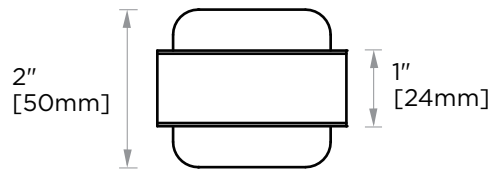

MILAN COLLECTION TUMBLER WITH HOLDER 254650

PRODUCT NAME: TUMBLER WITH
HOLDER

PRODUCT CODE: 254650

MATERIAL: All-brass construction

KEY FEATURES: Contemporary design. Clean
linear statement combined
with engineered curves.

NOTE: Dimensions and specifications are subject to change without notice.