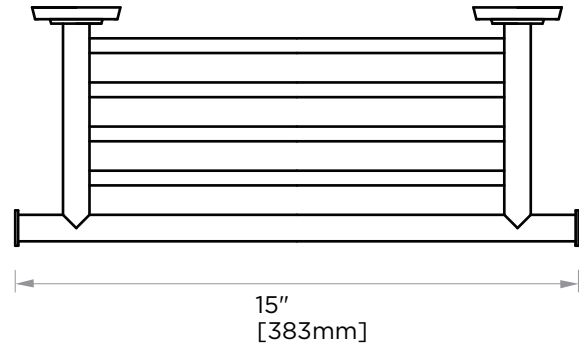

SOFIA COLLECTION
TOWEL BASKET
167400

PRODUCT NAME: TOWEL BASKET

PRODUCT CODE: 167400

MATERIAL: All-brass construction

KEY FEATURES: Contemporary design.
Geometric with bold circular backdrop.

STOCKED FINISHES: ● Polished Chrome (99)