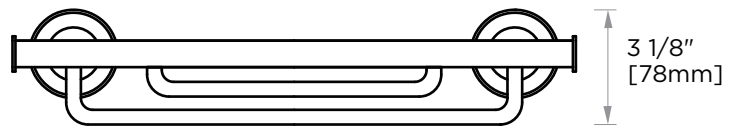

WARRANTY:

Lifetime Limited (Residential Use)
One Year (Commercial Use)

NOTE: Dimensions and specifications are subject to change without notice.