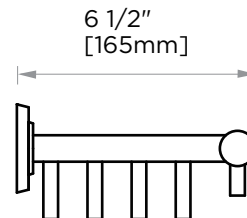

WARRANTY:

Lifetime Limited (Residential Use)
One Year (Commercial Use)

NOTE: Dimensions and specifications are subject to change without notice.