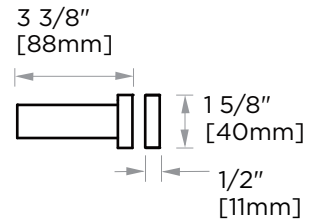

## OSLO COLLECTION SINGLE SHOWER DOOR HANDLE 6" 1447506

**PRODUCT NAME:** SINGLE SHOWER DOOR HANDLE 6"

**PRODUCT CODE:** 1447506

**MATERIAL:** All-brass construction

**KEY FEATURES:** Contemporary design. Round minimalist look.

### GLASS INFO

Glass Hole C-C Distance		
A	6"/152mm	6" Shower Door Handle
	8"/203mm	8" Shower Door Handle
	12"/305mm	12" Shower Door Handle
	18"/457mm	18" Shower Door Handle
	24"/610mm	24" Shower Door Handle
B	1/2" (12mm)	Glass Hole Diameter
C	6-12mm	Glass Thickness