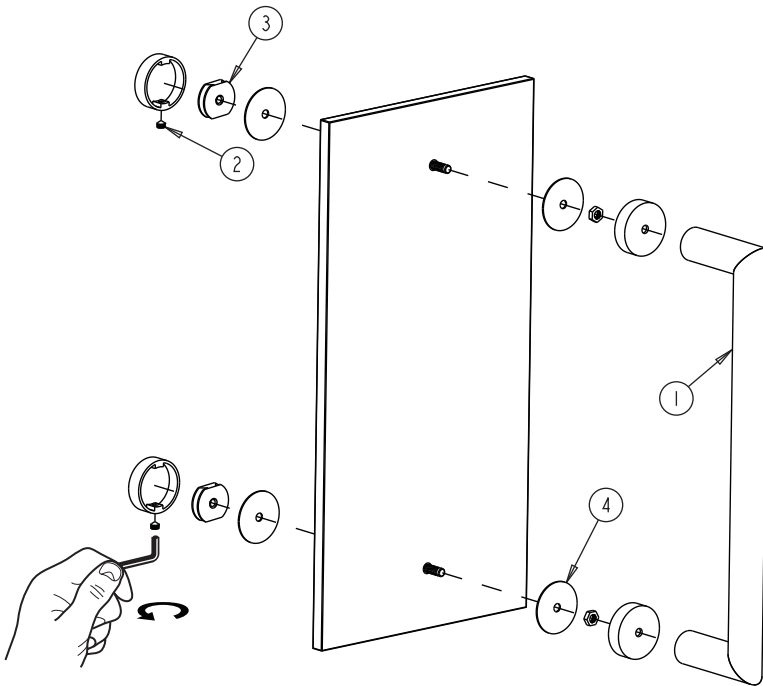

## OSLO COLLECTION SINGLE SHOWER DOOR HANDLE 6" 1447506

**PRODUCT NAME:** SINGLE SHOWER DOOR HANDLE 6"

**PRODUCT CODE:** 1447506

**MATERIAL:** All-brass construction

**KEY FEATURES:** Contemporary design. Round minimalist look.

### HANDLES INFO

Components Included		
①	Handle	X1
②	Set Screw M6	X2
③	Fixing Bracket	X2
④	Rubber Gasket	X4

### GLASS INFO

Glass Hole C-C Distance		
A	6"/152mm	6" Shower Door Handle
	8"/203mm	8" Shower Door Handle
	12"/305mm	12" Shower Door Handle
	18"/457mm	18" Shower Door Handle
	24"/610mm	24" Shower Door Handle
B	1/2" (12mm)	Glass Hole Diameter
C	6-12mm	Glass Thickness