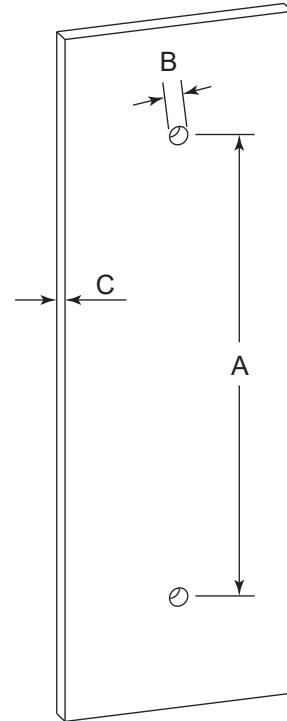

## OSLO COLLECTION SINGLE SHOWER DOOR HANDLE 6" 1447506

**PRODUCT NAME:** SINGLE SHOWER DOOR HANDLE 6"

**PRODUCT CODE:** 1447506

**MATERIAL:** All-brass construction

**KEY FEATURES:** Contemporary design. Round minimalist look.

NOTE: Dimensions and specifications are subject to change without notice.

### HANDLES INFO

Components Included		
①	Handle	X1
②	Set Screw M6	X2
③	Fixing Bracket	X2
④	Rubber Gasket	X4

### GLASS INFO

Glass Hole C-C Distance		
A	6"/152mm	6" Shower Door Handle
	8"/203mm	8" Shower Door Handle
	12"/305mm	12" Shower Door Handle
	18"/457mm	18" Shower Door Handle
	24"/610mm	24" Shower Door Handle
B	1/2" (12mm)	Glass Hole Diameter
C	6-12mm	Glass Thickness