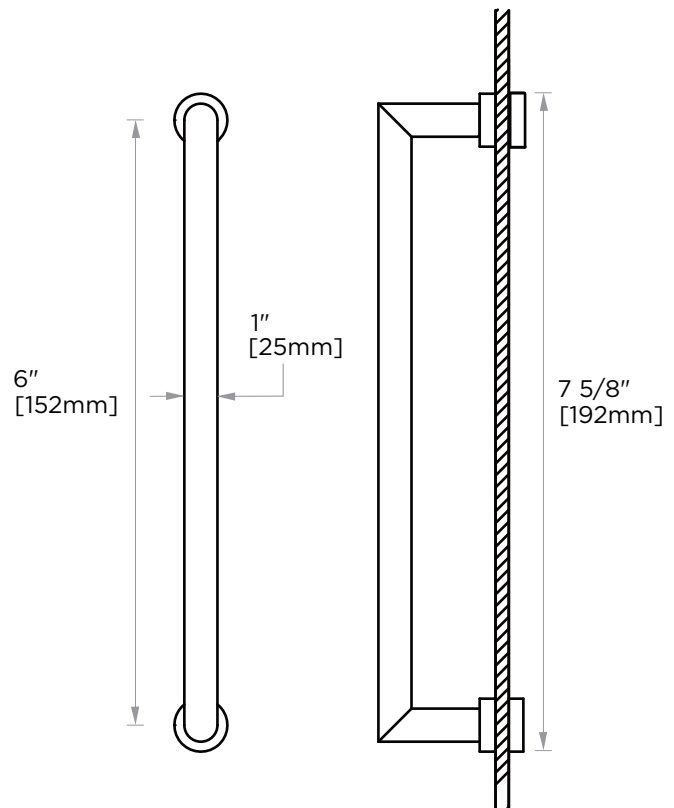

## OSLO COLLECTION SINGLE SHOWER DOOR HANDLE 6" 1447506

**PRODUCT NAME:** SINGLE SHOWER DOOR HANDLE 6"

**PRODUCT CODE:** 1447506

**MATERIAL:** All-brass construction

**KEY FEATURES:** Contemporary design. Round minimalist look.

NOTE: Dimensions and specifications are subject to change without notice.

### HANDLES INFO

Components Included		
①	Handle	X1
②	Set Screw M6	X2
③	Fixing Bracket	X2
④	Rubber Gasket	X4

### GLASS INFO

Glass Hole C-C Distance		
A	6"/152mm	6" Shower Door Handle
	8"/203mm	8" Shower Door Handle
	12"/305mm	12" Shower Door Handle
	18"/457mm	18" Shower Door Handle
	24"/610mm	24" Shower Door Handle
B	1/2" (12mm)	Glass Hole Diameter
C	6-12mm	Glass Thickness