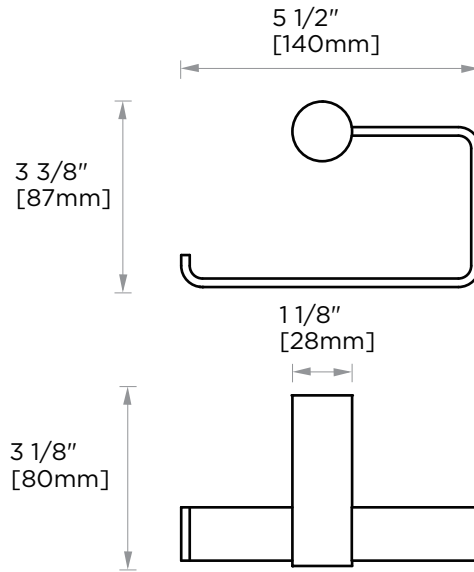

Includes Rosette : 40X4mm

Without Rosette

With Rosette

PORTO COLLECTION TISSUE HOLDER 137152L

PRODUCT NAME: TISSUE HODLER

PRODUCT CODE: 137152L

MATERIAL: All-brass construction

KEY FEATURES: Contemporary design.
Round and linear geometries.
Sleek modern aesthetic.

STOCKED FINISHES:

- Polished Chrome (99)
- Brushed Nickel (81)
- Polished Nickel (68)
- Matte Black (48)

SPECIAL FINISHES AVAILABLE: 26 options available.
Please see our website for full list samples

WARRANTY:
Lifetime Limited (Residential Use)
One Year (Commercial Use)

NOTE: Dimensions and specifications are subject to change without notice.