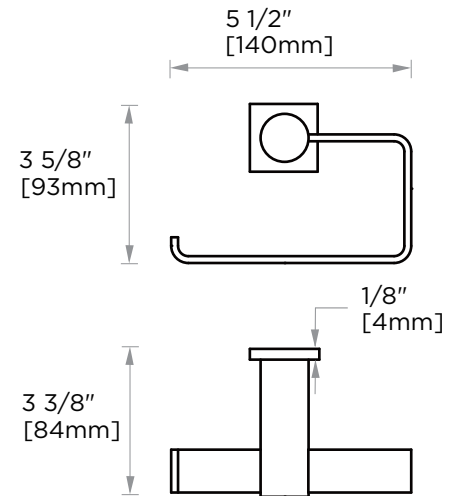

Includes Rosette : 40X4mm

Without Rosette

With Rosette

## PORTO COLLECTION

Large Round Rosette  
137RDLG 48X10mm

Small Square Rosette  
277SQSM 40X4mm

Large Square Rosette  
277SQLG 45X12mm

NOTE: Dimensions and specifications are subject to change without notice.