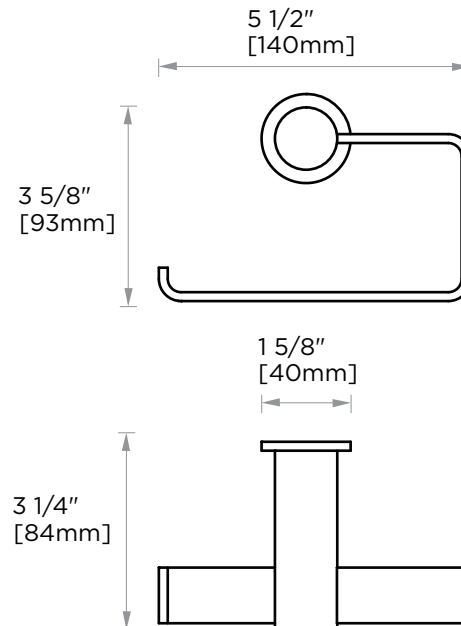

Includes Rosette : 40X4mm

Without Rosette

With Rosette

PORTO COLLECTION TISSUE HOLDER 137152L

PRODUCT NAME: TISSUE HODLER

PRODUCT CODE: 137152L

MATERIAL: All-brass construction

KEY FEATURES: Contemporary design.
Round and linear geometries.
Sleek modern aesthetic.

STOCKED FINISHES:

- Polished Chrome (99)
- Brushed Nickel (81)
- Polished Nickel (68)
- Matte Black (48)

SPECIAL FINISHES AVAILABLE: 26 options available.
Please see our website for full list samples

WARRANTY:
Lifetime Limited (Residential Use)
One Year (Commercial Use)

NOTE: Dimensions and specifications are subject to change without notice.