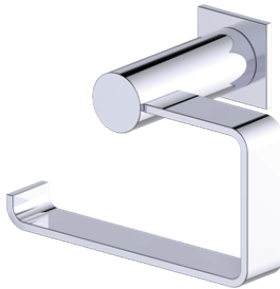

Includes Rosette : 40X4mm

Without Rosette

With Rosette

## PORTO COLLECTION TISSUE HOLDER 137152L

**PRODUCT NAME:** TISSUE HODLER

**PRODUCT CODE:** 137152L

**MATERIAL:** All-brass construction

**KEY FEATURES:** Contemporary design.  
Round and linear geometries.  
Sleek modern aesthetic.

## PORTO COLLECTION

Large Round Rosette  
137RDLG 48X10mm

Small Square Rosette  
277SQSM 40X4mm

Large Square Rosette  
277SQLG 45X12mm

NOTE: Dimensions and specifications are subject to change without notice.