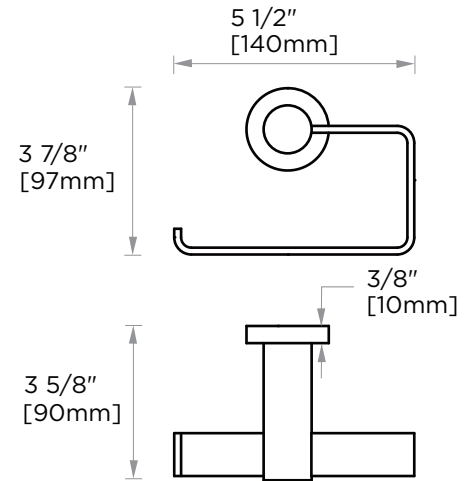

Includes Rosette : 40X4mm

Without Rosette

With Rosette

## PORTO COLLECTION

Large Round Rosette  
137RDLG 48X10mm

Small Square Rosette  
277SQSM 40X4mm

Large Square Rosette  
277SQLG 45X12mm

NOTE: Dimensions and specifications are subject to change without notice.