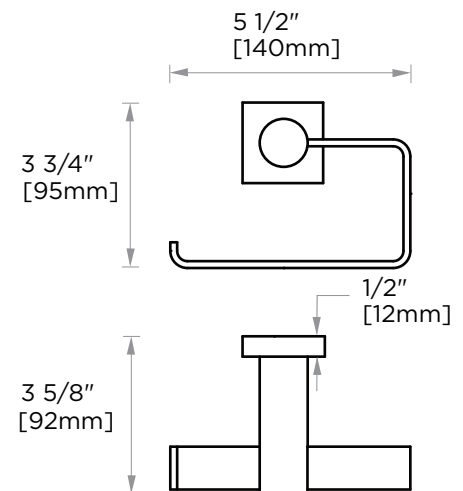

Includes Rosette : 40X4mm

Without Rosette

With Rosette

## PORTO COLLECTION

Large Round Rosette  
137RDLG 48X10mm

Small Square Rosette  
277SQSM 40X4mm

Large Square Rosette  
277SQLG 45X12mm

NOTE: Dimensions and specifications are subject to change without notice.