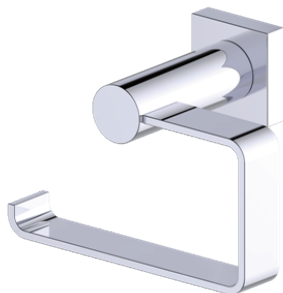

Includes Rosette : 40X4mm

Without Rosette

With Rosette

## PORTO COLLECTION TISSUE HOLDER 137152L

**PRODUCT NAME:** TISSUE HODLER

**PRODUCT CODE:** 137152L

**MATERIAL:** All-brass construction

**KEY FEATURES:** Contemporary design.  
Round and linear geometries.  
Sleek modern aesthetic.

## PORTO COLLECTION

Large Round Rosette  
137RDLG 48X10mm

Small Square Rosette  
277SQSM 40X4mm

Large Square Rosette  
277SQLG 45X12mm

NOTE: Dimensions and specifications are subject to change without notice.