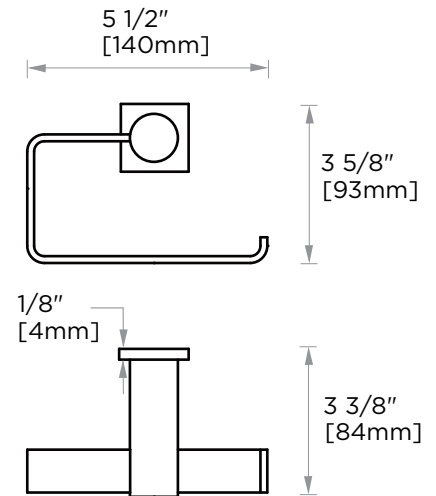

Includes Rosette : 40X4mm

Without Rosette

With Rosette

PORTO COLLECTION TISSUE HOLDER 137152

PRODUCT NAME: TISSUE HODLER

PRODUCT CODE: 137152

MATERIAL: All-brass construction

KEY FEATURES: Contemporary design.
Round and linear geometries.
Sleek modern aesthetic.

NOTE: Dimensions and specifications are subject to change without notice.

PORTO COLLECTION

Large Round Rosette
137RDLG 48X10mm

Small Square Rosette
277SQSM 40X4mm

Large Square Rosette
277SQLG 45X12mm

NOTE: Dimensions and specifications are subject to change without notice.