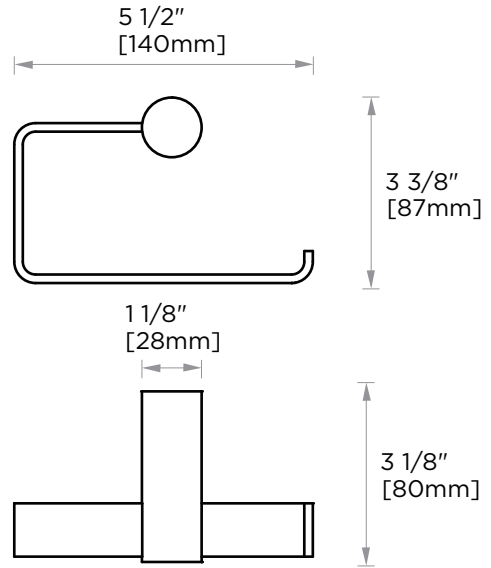

Includes Rosette : 40X4mm

Without Rosette

With Rosette

PORTO COLLECTION TISSUE HOLDER 137152

PRODUCT NAME: TISSUE HODLER

PRODUCT CODE: 137152

MATERIAL: All-brass construction

KEY FEATURES: Contemporary design.
Round and linear geometries.
Sleek modern aesthetic.

NOTE: Dimensions and specifications are subject to change without notice.

PORTO COLLECTION

Large Round Rosette
137RDLG 48X10mm

Small Square Rosette
277SQSM 40X4mm

Large Square Rosette
277SQLG 45X12mm

NOTE: Dimensions and specifications are subject to change without notice.