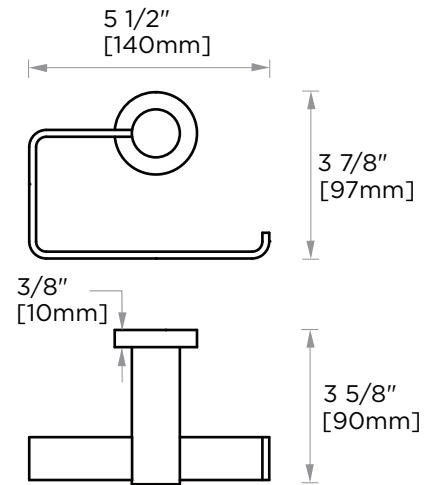

Includes Rosette : 40X4mm

Without Rosette

With Rosette

PORTO COLLECTION TISSUE HOLDER 137152

PRODUCT NAME: TISSUE HODLER

PRODUCT CODE: 137152

MATERIAL: All-brass construction

KEY FEATURES: Contemporary design.
Round and linear geometries.
Sleek modern aesthetic.

NOTE: Dimensions and specifications are subject to change without notice.

PORTO COLLECTION

Large Round Rosette
137RDLG 48X10mm

Small Square Rosette
277SQSM 40X4mm

Large Square Rosette
277SQLG 45X12mm

NOTE: Dimensions and specifications are subject to change without notice.