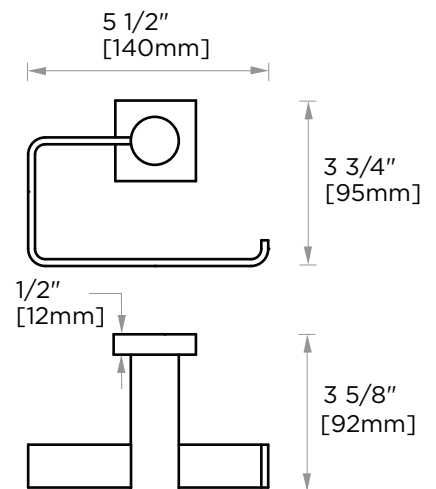

NOTE: Dimensions and specifications are subject to change without notice.

PORTO COLLECTION

Large Round Rosette
137RDLG 48X10mm

Small Square Rosette
277SQSM 40X4mm

Large Square Rosette
277SQLG 45X12mm

NOTE: Dimensions and specifications are subject to change without notice.