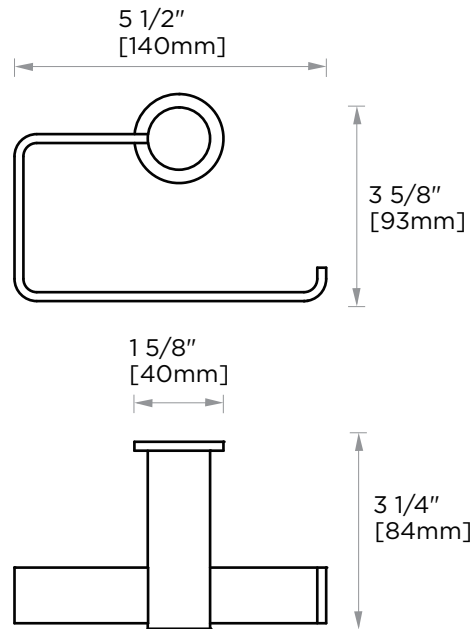

Includes Rosette : 40X4mm

Without Rosette

With Rosette

PORTO COLLECTION TISSUE HOLDER 137152

PRODUCT NAME: TISSUE HODLER

PRODUCT CODE: 137152

MATERIAL: All-brass construction

KEY FEATURES: Contemporary design.
Round and linear geometries.
Sleek modern aesthetic.

NOTE: Dimensions and specifications are subject to change without notice.

PORTO COLLECTION

Large Round Rosette
137RDLG 48X10mm

Small Square Rosette
277SQSM 40X4mm

Large Square Rosette
277SQLG 45X12mm

NOTE: Dimensions and specifications are subject to change without notice.