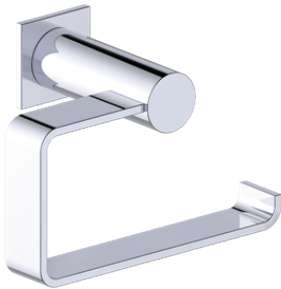

Includes Rosette : 40X4mm

Without Rosette

With Rosette

PORTO COLLECTION TISSUE HOLDER 137152

PRODUCT NAME: TISSUE HODLER

PRODUCT CODE: 137152

MATERIAL: All-brass construction

KEY FEATURES: Contemporary design.
Round and linear geometries.
Sleek modern aesthetic.

NOTE: Dimensions and specifications are subject to change without notice.

PORTO COLLECTION

Large Round Rosette
137RDLG 48X10mm

Small Square Rosette
277SQSM 40X4mm

Large Square Rosette
277SQLG 45X12mm

NOTE: Dimensions and specifications are subject to change without notice.