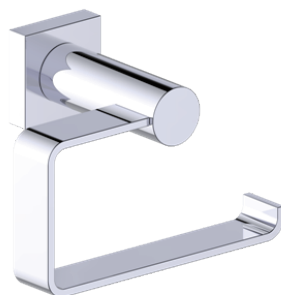

Includes Rosette : 40X4mm

Without Rosette

With Rosette

PORTO COLLECTION TISSUE HOLDER 137152

PRODUCT NAME: TISSUE HODLER

PRODUCT CODE: 137152

MATERIAL: All-brass construction

KEY FEATURES: Contemporary design.
Round and linear geometries.
Sleek modern aesthetic.

NOTE: Dimensions and specifications are subject to change without notice.

PORTO COLLECTION

Large Round Rosette
137RDLG 48X10mm

Small Square Rosette
277SQSM 40X4mm

Large Square Rosette
277SQLG 45X12mm

NOTE: Dimensions and specifications are subject to change without notice.