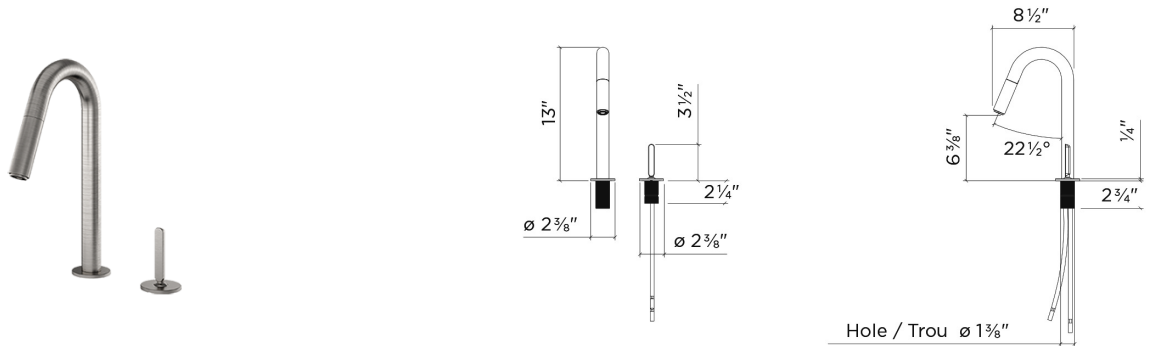

## 306213 | APEX PREP

TOPMOUNT WITH REMOTE SINGLE LEVER BAR FAUCET

### Specifications

Model	306213
Collection	Apex prep
Finish	Brushed Nickel

### Recommended accessories

Soap Dispenser	306015
----------------	--------

### Features

- Made in Italy
- Solid brass construction
- Available in two finishes
- Double hole installation
- 110° swivel spout
- Pull-down spray head
- Descaling system, for easy cleaning
- 7" projection
- Backward (30°) and bilateral (45°) lever handle rotation
- Braided stainless steel water supply hoses 18" long, with 3/8" fittings
- 2,2 gpm (8,3 L/min.) flow rate aerator
- Ceramic cartridge
- ASME A112.18.1 / CSA B125.1 (pending)
- NSF / ANSI 61 compliant, low lead content
- ADA compliant