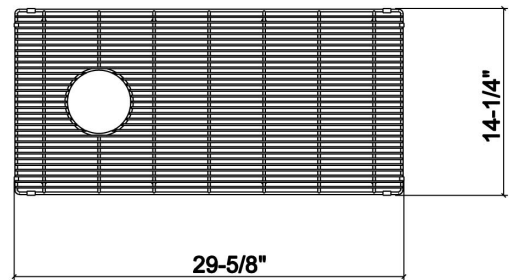

200939 | GRID

FIRECLAY SINK ACCESSORY

Specifications

Model	200939
Collection	Grid
Compatible bowl dimension	31 1/4" × 15 3/4"
Overall dimensions	29 7/8" × 14 3/8" × 3/4"

Features

- Fits Fira collection sink
- Made of stainless steel 304 series (18/10), electropolished
- Sturdy, close-knit construction
- Ideal to protect your dishes and the finish of your fireclay sink
- Rubber bumper feet clipped on the grid contour for better stability and protection