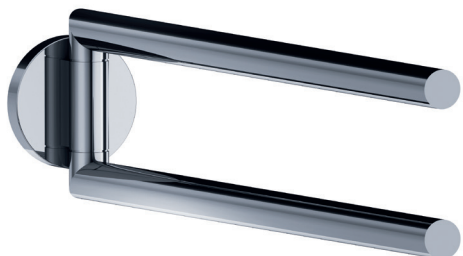

Since 1909

Joerger

Bathroom Aesthetics Inspired by Water. Made in Germany

www.joerger.de

Handtuchhalter

JOERGER | Exal

632.00.002.xxx

FUNKTIONEN

- Rohre beweglich, 400 mm

FARBEN / OBERFLÄCHEN [.XXX]

chrom (APC)	[.000]	edelmessing mat (SNM)	[.041]
chwarz-matt (BM)	[.092]	platin (PL)	[.065]
weiß-matt (WM)	[.052]	platin matt (PLM)	[.066]
nerz (MK)	[.095]	bronze (BR)	[.011]
silbernickel (PN)	[.035]	gold (GD)	[.020]
edelmessing (SNS)	[.040]	rosé gold (RG)	[.022]
nickel matt (STN)	[.036]	rosé gold matt (RGM)	[.023]
nerz mat (MKM)	[.096]	farbig (C)	[.xxx]