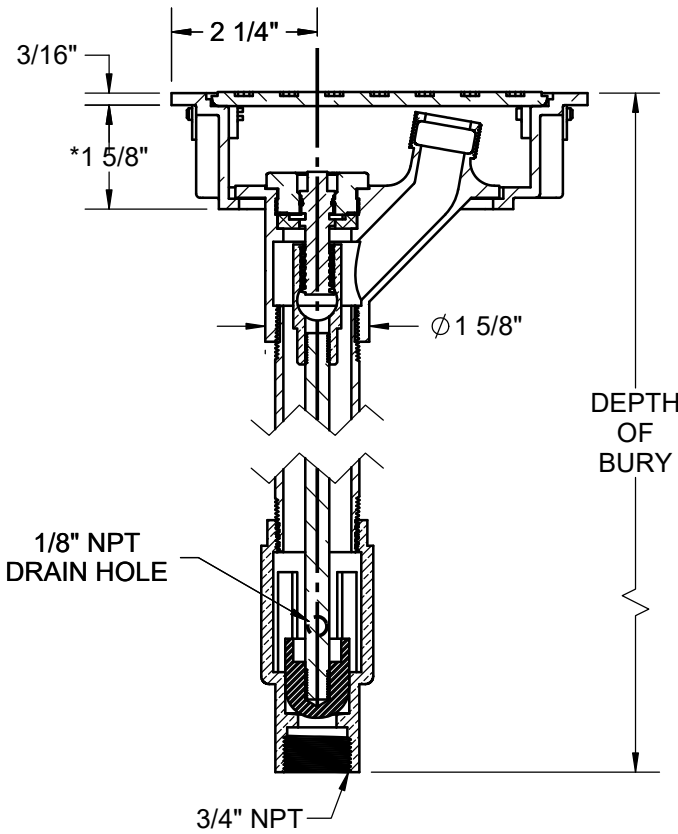

SPECIFICATION:

JOSAM 71600 SERIES CAST BRONZE NON-FREEZE YARD HYDRANT WITH SATIN NIKALOY HINGED LATCHING COVER, INTEGRAL 3/4" (STD.) OR 1" (-91) HPT OUTLET, BRONZE CASING, NEOPRENE PLUNGER, BRONZE OPERATING PARTS AND 3/4" FEMALE INLET CONNECTION.

HYDRANTS
YARD TYPE, NON-FREEZE WITH BOX

SERIES **71600**

CONTROL KEY
(5/16" SQ.)

CONTROL KEY USED TO OPEN COVER AND OPERATE HYDRANT

- 52 SATIN FINISH FACE, CAST BRONZE BOX
- 80 NIKALOY DEEP BOX (*2-5/8" DEEP)
- 81 VACUUM BREAKER (UPC, ASSE 1011)
- 91 1" HOSE PIPE THREADED OUTLET
- 95 CYLINDER VANDAL-PROOF LOCK
- 97 1/8" TAPPED DRAIN HOLE IN BOX

TYPE	DEPTH
71600-2	2'
71600-3	3'
71600-4	4'
71600-5	5'

VAC BREAKER (-81) REQUIRES DEEP BOX (-80) FOR COVER TO CLOSE

DATE OF LAST CHANGE: 07/08/21

DIMENSIONS ARE SUBJECT TO MANUFACTURERS TOLERANCES AND CHANGE WITHOUT NOTICE. WE CAN ASSUME NO RESPONSIBILITY FOR USE OF SUPERSEDED OR VOID DATA.