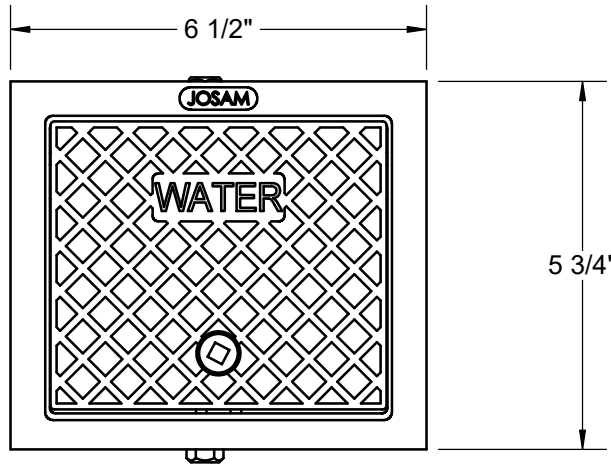

SPECIFICATION:

JOSAM 71600 SERIES CAST BRONZE NON-FREEZE YARD HYDRANT WITH SATIN NIKALOY HINGED LATCHING COVER, INTEGRAL 3/4" (STD.) OR 1" (-91) HPT OUTLET, BRONZE CASING, NEOPRENE PLUNGER, BRONZE OPERATING PARTS AND 3/4" FEMALE INLET CONNECTION.

HYDRANTS
YARD TYPE, NON-FREEZE WITH BOX

SERIES **71600**

CONTROL KEY
(5/16" SQ.)

CONTROL KEY USED TO OPEN COVER AND OPERATE HYDRANT

- 52 SATIN FINISH FACE, CAST BRONZE BOX
- 80 NIKALOY DEEP BOX (*2-5/8" DEEP)
- 81 VACUUM BREAKER (UPC, ASSE 1011)
- 91 1" HOSE PIPE THREADED OUTLET
- 95 CYLINDER VANDAL-PROOF LOCK
- 97 1/8" TAPPED DRAIN HOLE IN BOX

TYPE	DEPTH
71600-2	2'
71600-3	3'
71600-4	4'
71600-5	5'

VAC BREAKER (-81) REQUIRES DEEP BOX (-80) FOR COVER TO CLOSE

DATE OF LAST CHANGE: 07/08/21

DIMENSIONS ARE SUBJECT TO MANUFACTURERS TOLERANCES AND CHANGE WITHOUT NOTICE. WE CAN ASSUME NO RESPONSIBILITY FOR USE OF SUPERSEDED OR VOID DATA.