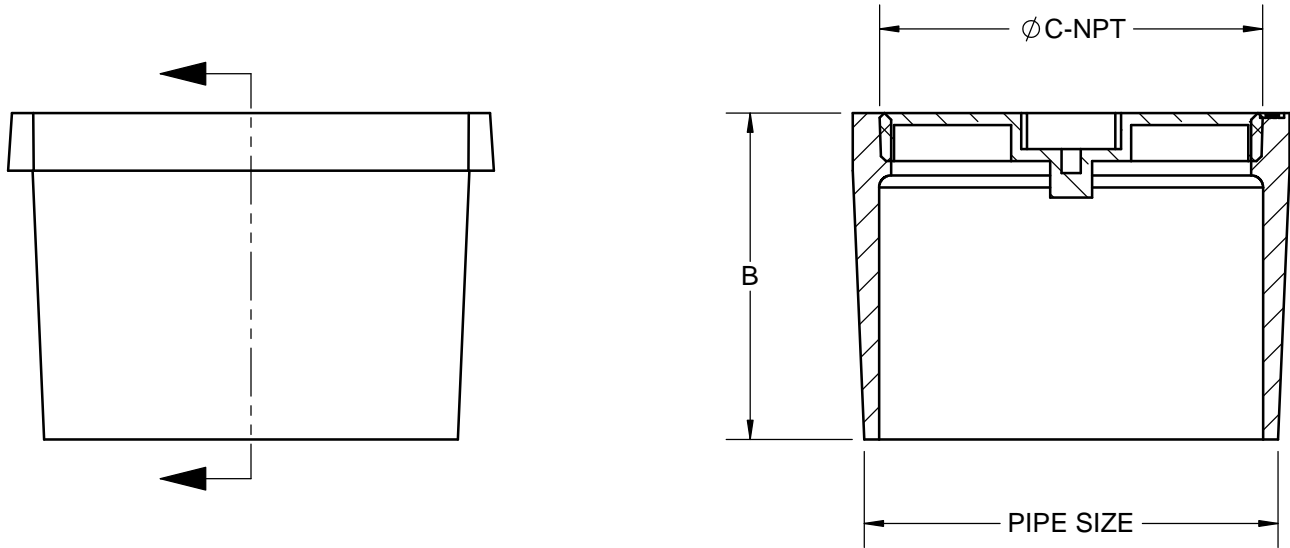

SPECIFICATION:

JOSAM 58900 SEREIS COATED CAST IRON CLEANOUT FERRULE WITH NO-HUB CONNECTION AND BRONZE COUNTERSUNK PLUG.

**CLEANOUT
NO-HUB CLEANOUT FERRULE**

SERIES **58900**

	PIPE SIZE	B	C
	2"	1 3/4"	1-1/2"
	3"	1 3/4"	2-1/2"
	4"	3 7/16"	3-1/2"
	6"	3 9/16"	5"

-19	PLUG TAPPED FOR CENTER SCREW
-20	RAISED HEAD BRONZE PLUG
-31	GALVANIZED CAST IRON PARTS

WARNING: Cancer and Reproductive Harm - www.P65Warnings.ca.gov

DATE OF LAST CHANGE: 5/25/18

DIMENSIONS ARE SUBJECT TO MANUFACTURERS TOLERANCES AND CHANGE WITHOUT NOTICE. WE CAN ASSUME NO RESPONSIBILITY FOR USE OF SUPERSEDED OR VOID DATA.