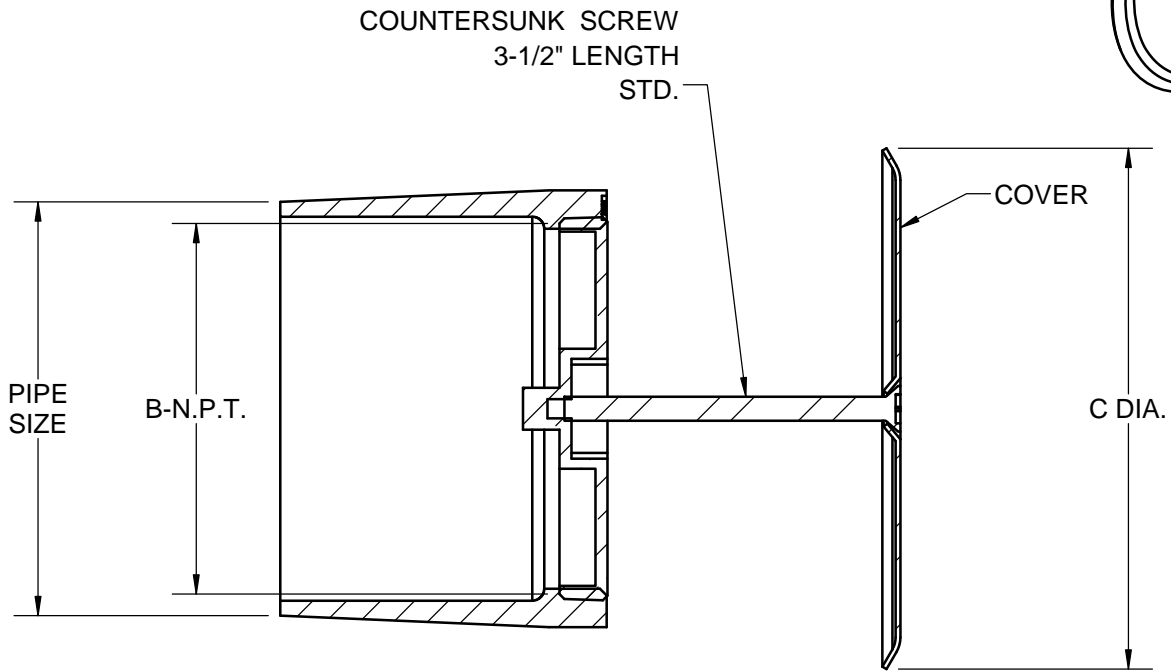

**SPECIFICATION:**

JOSAM 58600-CO SERIES ROUND STAINLESS STEEL WALL ACCESS COVER WITH SCREW AND NO-HUB CLEANOUT

**CLEANOUT**  
WALL ACCESS COVER W/ CLEANOUT

SERIES **58600-CO**

FORMERLY 58710 SERIES

TYPE NO.	PIPE SIZE	B	C
58604-CO2	2"	1-1/2	5-3/8
58604-CO3	3"	2-1/2	5-3/8
58604-CO4	4"	3-1/2	5-3/8
58606-CO6	6"	5-1/2	8
58606-CO4	4"	3-1/2	8

	-VP	SECURED COVER. VANDAL-PROOF SCREWS
X	-CO	NO-HUB CLEANOUT (SPECIFY PIPE SIZE)
	-17	CENTER SCREW LONGER THAN STANDARD
	-20	RAISED HEAD BRONZE PLUG
	-31	GALVANIZED CAST IRON PARTS

DATE OF LAST CHANGE: 5/24/18