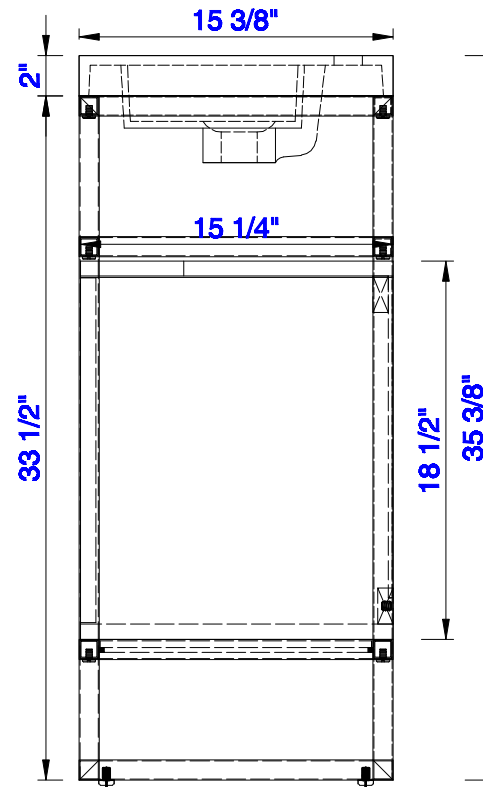

JAMES MARTIN

VANITIES™

Boston 19 5/8" Stainless Steel Sink Console
Boston 12" Storage Cabinet
Diagrams with Dimensions
page 02 of 03

NOTE ONE: Countertop with integrated sink is shown on this cabinet.

Version:202004

19 5/8"

Item Number:
C105-V20-BNK
C105-V20-RGD
C105-V20-MBK

C105-SC12-GW

JAMES MARTIN

VANITIES™

Boston 19 5/8" Stainless Steel Sink Console
Boston 12" Storage Cabinet
Diagrams with Dimensions
page 03 of 03

NOTE ONE: Countertop with integrated sink is shown on this cabinet
NOTE TWO: This vanity does not have a Backsplash.

Version:202004

500mm

Item Number:
C105-V20-BNK
C105-V20-RGD
C105-V20-MBK

C105-SC12-GW

JAMES MARTIN

VANITIES™

Boston 500mm Stainless Steel Sink Console
Boston 305mm Storage Cabinet
Diagrams with Dimensions
page 03 of 03

NOTE ONE: Countertop with integrated sink is shown on this cabinet
NOTE TWO: This vanity does not have a Backsplash.