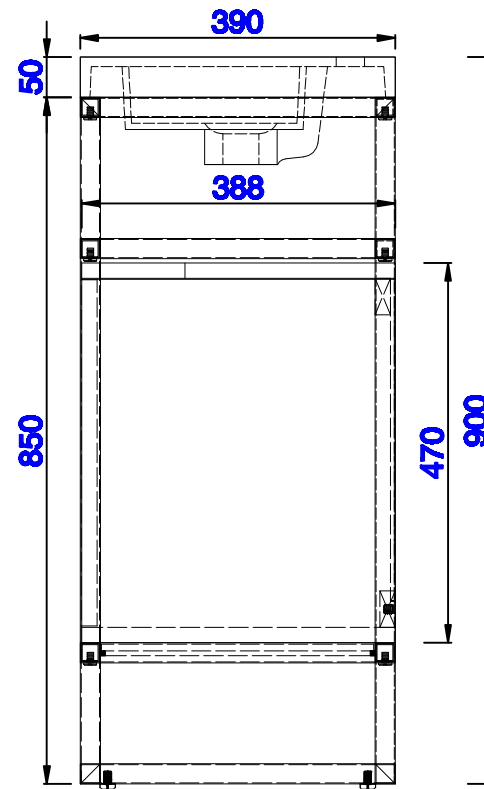

VANITIES™

Boston 500mm Stainless Steel Sink Console
Boston 305mm Storage Cabinet
Diagrams with Dimensions
page 03 of 03

NOTE ONE: Countertop with integrated sink is shown on this cabinet
NOTE TWO: This vanity does not have a Backsplash.

Version:202004

500mm

Item Number:
C105-V20-BNK
C105-V20-RGD
C105-V20-MBK

C105-SC12-GW

JAMES MARTIN

VANITIES™

Boston 500mm Stainless Steel Sink Console
Boston 305mm Storage Cabinet
Diagrams with Dimensions
page 02 of 03

NOTE ONE: Countertop with integrated sink is shown on this cabinet.

Version:202004

500mm

Item Number:
C105-V20-BNK
C105-V20-RGD
C105-V20-MBK

C105-SC12-GW

JAMES MARTIN

VANITIES™

Boston 500mm Stainless Steel Sink Console
Boston 305mm Storage Cabinet
Diagrams with Dimensions
page 03 of 03

NOTE ONE: Countertop with integrated sink is shown on this cabinet
NOTE TWO: This vanity does not have a Backsplash.

Version:202004