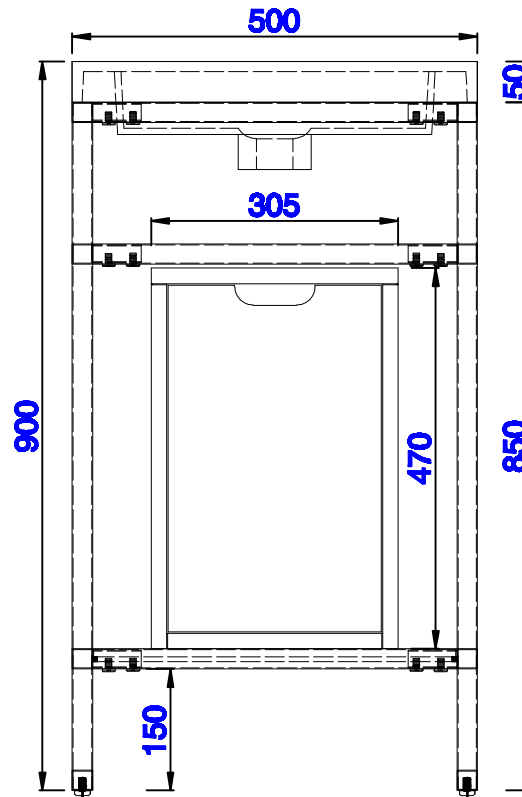

19 5/8"

Item Number:
C105-V20-BNK
C105-V20-RGD
C105-V20-MBK

C105-SC12-GW

JAMES MARTIN

VANITIES™

Boston 19 5/8" Stainless Steel Sink Console
Boston 12" Storage Cabinet
Diagrams with Dimensions
page 03 of 03

NOTE ONE: Countertop with integrated sink is shown on this cabinet
NOTE TWO: This vanity does not have a Backsplash.

Version:202004

500mm

Item Number:
C105-V20-BNK
C105-V20-RGD
C105-V20-MBK

C105-SC12-GW

JAMES MARTIN

VANITIES™

Boston 500mm Stainless Steel Sink Console
Boston 305mm Storage Cabinet
Diagrams with Dimensions
page 03 of 03

NOTE ONE: Countertop with integrated sink is shown on this cabinet
NOTE TWO: This vanity does not have a Backsplash.

Version:202004

500mm

Item Number:
C105-V20-BNK
C105-V20-RGD
C105-V20-MBK

C105-SC12-GW

JAMES MARTIN

VANITIES™

Boston 500mm Stainless Steel Sink Console
Boston 305mm Storage Cabinet
Diagrams with Dimensions
page 02 of 03