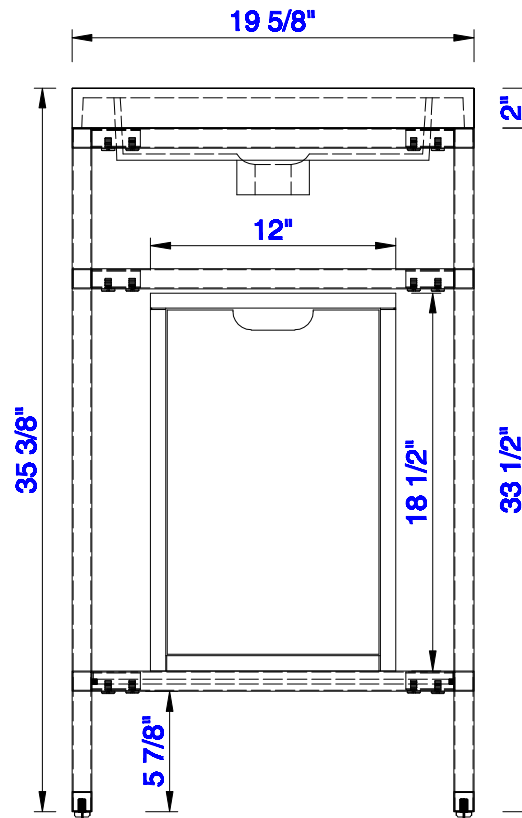

19 5/8"

Item Number:
C105-V20-BNK
C105-V20-RGD
C105-V20-MBK

C105-SC12-GW

JAMES MARTIN

VANITIES™

Boston 19 5/8" Stainless Steel Sink Console
Boston 12" Storage Cabinet
Diagrams with Dimensions
page 01 of 03

NOTE ONE: Countertop with integrated sink is shown on this cabinet
NOTE TWO: This vanity does not have a Backsplash.

Version:202004

19 5/8"

Item Number:
C105-V20-BNK
C105-V20-RGD
C105-V20-MBK

C105-SC12-GW

JAMES MARTIN

VANITIES™

Boston 19 5/8" Stainless Steel Sink Console
Boston 12" Storage Cabinet
Diagrams with Dimensions
page 02 of 03

NOTE ONE: Countertop with integrated sink is shown on this cabinet.

Version:202004

19 5/8"

Item Number:
C105-V20-BNK
C105-V20-RGD
C105-V20-MBK

C105-SC12-GW

JAMES MARTIN

VANITIES™

Boston 19 5/8" Stainless Steel Sink Console
Boston 12" Storage Cabinet
Diagrams with Dimensions
page 03 of 03