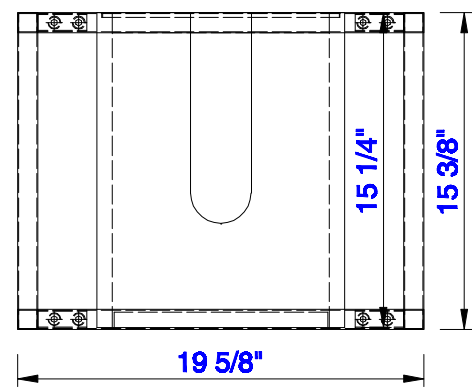

19 5/8"

Item Number:
C105-V20-BNK
C105-V20-RGD
C105-V20-MBK

C105-SC12-GW

JAMES MARTIN

VANITIES™

Boston 19 5/8" Stainless Steel Sink Console
Boston 12" Storage Cabinet
Diagrams with Dimensions
page 01 of 03

NOTE ONE: Countertop with integrated sink is shown on this cabinet
NOTE TWO: This vanity does not have a Backsplash.

Version:202004

19 5/8"

Item Number:
C105-V20-BNK
C105-V20-RGD
C105-V20-MBK

C105-SC12-GW

JAMES MARTIN

VANITIES™

Boston 19 5/8" Stainless Steel Sink Console
Boston 12" Storage Cabinet
Diagrams with Dimensions
page 02 of 03

NOTE ONE: Countertop with integrated sink is shown on this cabinet.

Version:202004

19 5/8"

Item Number:
C105-V20-BNK
C105-V20-RGD
C105-V20-MBK

C105-SC12-GW

JAMES MARTIN

VANITIES™

Boston 19 5/8" Stainless Steel Sink Console
Boston 12" Storage Cabinet
Diagrams with Dimensions
page 03 of 03