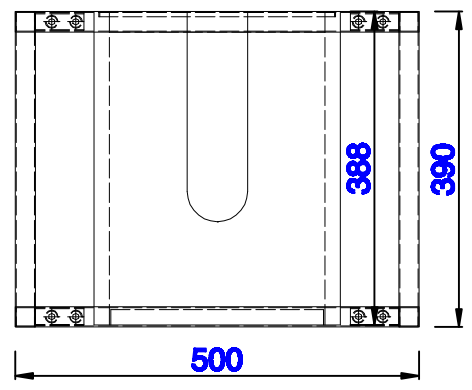

VANITIES™

Boston 500mm Stainless Steel Sink Console
Boston 305mm Storage Cabinet
Diagrams with Dimensions
page 03 of 03

NOTE ONE: Countertop with integrated sink is shown on this cabinet
NOTE TWO: This vanity does not have a Backsplash.

Version:202004

500mm

Item Number:
C105-V20-BNK
C105-V20-RGD
C105-V20-MBK

C105-SC12-GW

JAMES MARTIN

VANITIES™

Boston 500mm Stainless Steel Sink Console
Boston 305mm Storage Cabinet
Diagrams with Dimensions
page 02 of 03

NOTE ONE: Countertop with integrated sink is shown on this cabinet.

Version:202004

500mm

Item Number:
C105-V20-BNK
C105-V20-RGD
C105-V20-MBK

C105-SC12-GW

JAMES MARTIN

VANITIES™

Boston 500mm Stainless Steel Sink Console
Boston 305mm Storage Cabinet
Diagrams with Dimensions
page 03 of 03