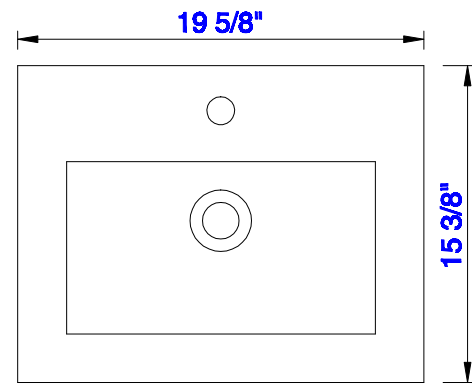

19 5/8"

Item Number:
C105-V20-BNK
C105-V20-RGD
C105-V20-MBK

C105-SC12-GW

JAMES MARTIN

VANITIES™

Boston 19 5/8" Stainless Steel Sink Console
Boston 12" Storage Cabinet
Diagrams with Dimensions
page 01 of 03

NOTE ONE: Countertop with integrated sink is shown on this cabinet
NOTE TWO: This vanity does not have a Backsplash.

Version:202004

19 5/8"

Item Number:
C105-V20-BNK
C105-V20-RGD
C105-V20-MBK

C105-SC12-GW

JAMES MARTIN

VANITIES™

Boston 19 5/8" Stainless Steel Sink Console
Boston 12" Storage Cabinet
Diagrams with Dimensions
page 02 of 03

NOTE ONE: Countertop with integrated sink is shown on this cabinet.

Version:202004

19 5/8"

Item Number:
C105-V20-BNK
C105-V20-RGD
C105-V20-MBK

C105-SC12-GW

JAMES MARTIN

VANITIES™

Boston 19 5/8" Stainless Steel Sink Console
Boston 12" Storage Cabinet
Diagrams with Dimensions
page 03 of 03