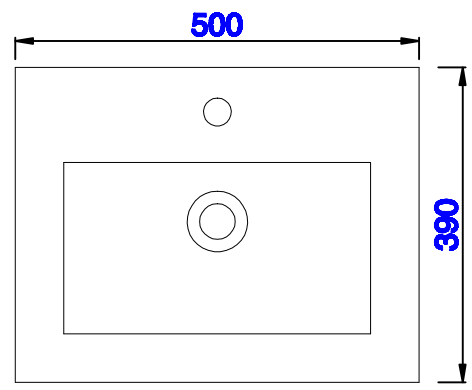

VANITIES™

Boston 500mm Stainless Steel Sink Console
Boston 305mm Storage Cabinet
Diagrams with Dimensions
page 03 of 03

NOTE ONE: Countertop with integrated sink is shown on this cabinet
NOTE TWO: This vanity does not have a Backsplash.

Version:202004

500mm

Item Number:
C105-V20-BNK
C105-V20-RGD
C105-V20-MBK

C105-SC12-GW

JAMES MARTIN

VANITIES™

Boston 500mm Stainless Steel Sink Console
Boston 305mm Storage Cabinet
Diagrams with Dimensions
page 02 of 03

NOTE ONE: Countertop with integrated sink is shown on this cabinet.

Version:202004

500mm

Item Number:
C105-V20-BNK
C105-V20-RGD
C105-V20-MBK

C105-SC12-GW

JAMES MARTIN

VANITIES™

Boston 500mm Stainless Steel Sink Console
Boston 305mm Storage Cabinet
Diagrams with Dimensions
page 03 of 03