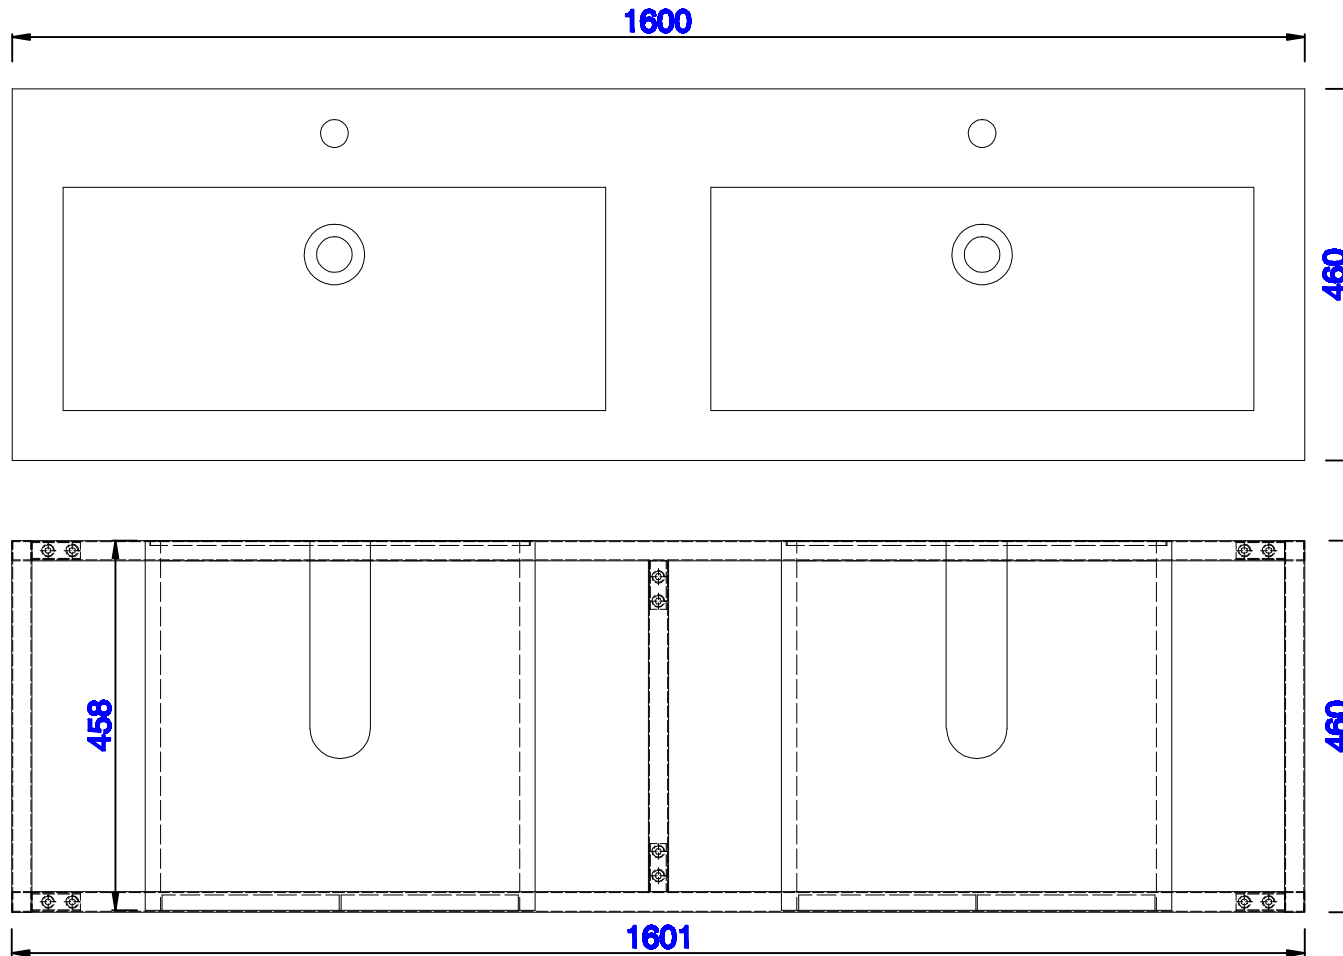

JAMES MARTIN

VANITIES™

**Boston 1601mm Stainless Steel Sink Console**  
**Boston 483mm Storage Cabinet**  
Diagrams with Dimensions  
page 01 of 03

C105-SC19-GW

**NOTE ONE: Countertop with integrated sink is shown on this cabinet**  
**NOTE TWO: This vanity does not have a Backsplash.**

Version:202004

1601mm

Item Number:  
C105-V63-BNK  
C105-V63-RGD  
C105-V63-MBK

C105-SC19-GW

JAMES MARTIN

VANITIES™

**Boston 1601mm Stainless Steel Sink Console**  
**Boston 483mm Storage Cabinet**  
Diagrams with Dimensions  
page 02 of 03

**NOTE ONE: Countertop with integrated sink is shown on this cabinet.**

Version:202004

1601mm

Item Number:  
C105-V63-BNK  
C105-V63-RGD  
C105-V63-MBK

C105-SC19-GW

JAMES MARTIN

VANITIES™

**Boston 1601mm Stainless Steel Sink Console**  
**Boston 483mm Storage Cabinet**  
Diagrams with Dimensions  
page 03 of 03