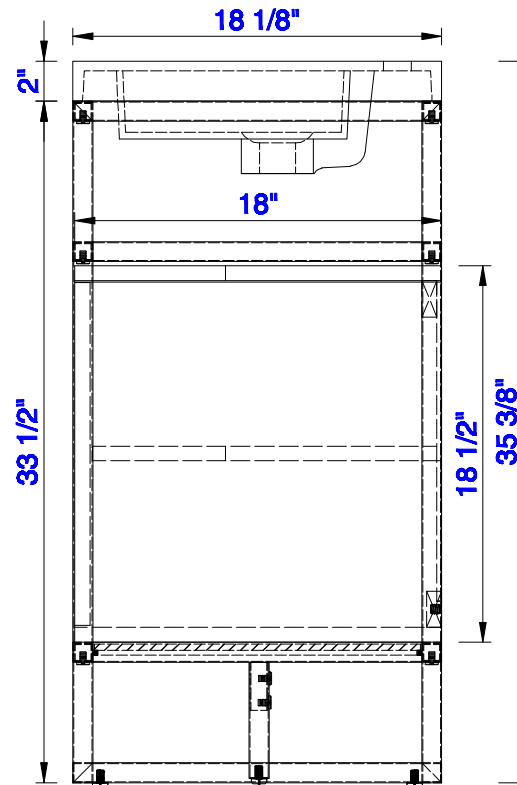

JAMES MARTIN

VANITIES™

**Boston 63" Stainless Steel Sink Console**  
**Boston 19" Storage Cabinet**  
Diagrams with Dimensions  
page 02 of 03

C105-SC19-GW

**NOTE ONE: Countertop with integrated sink is shown on this cabinet.**

Version:202004

63"

Item Number:  
C105-V63-BNK  
C105-V63-RGD  
C105-V63-MBK

C105-SC19-GW

JAMES MARTIN

VANITIES™

**Boston 63" Stainless Steel Sink Console**  
**Boston 19" Storage Cabinet**  
Diagrams with Dimensions  
page 03 of 03

JAMES MARTIN

VANITIES™

**Boston 1601mm Stainless Steel Sink Console**  
**Boston 483mm Storage Cabinet**  
Diagrams with Dimensions  
page 01 of 03

C105-SC19-GW

**NOTE ONE: Countertop with integrated sink is shown on this cabinet**  
**NOTE TWO: This vanity does not have a Backsplash.**