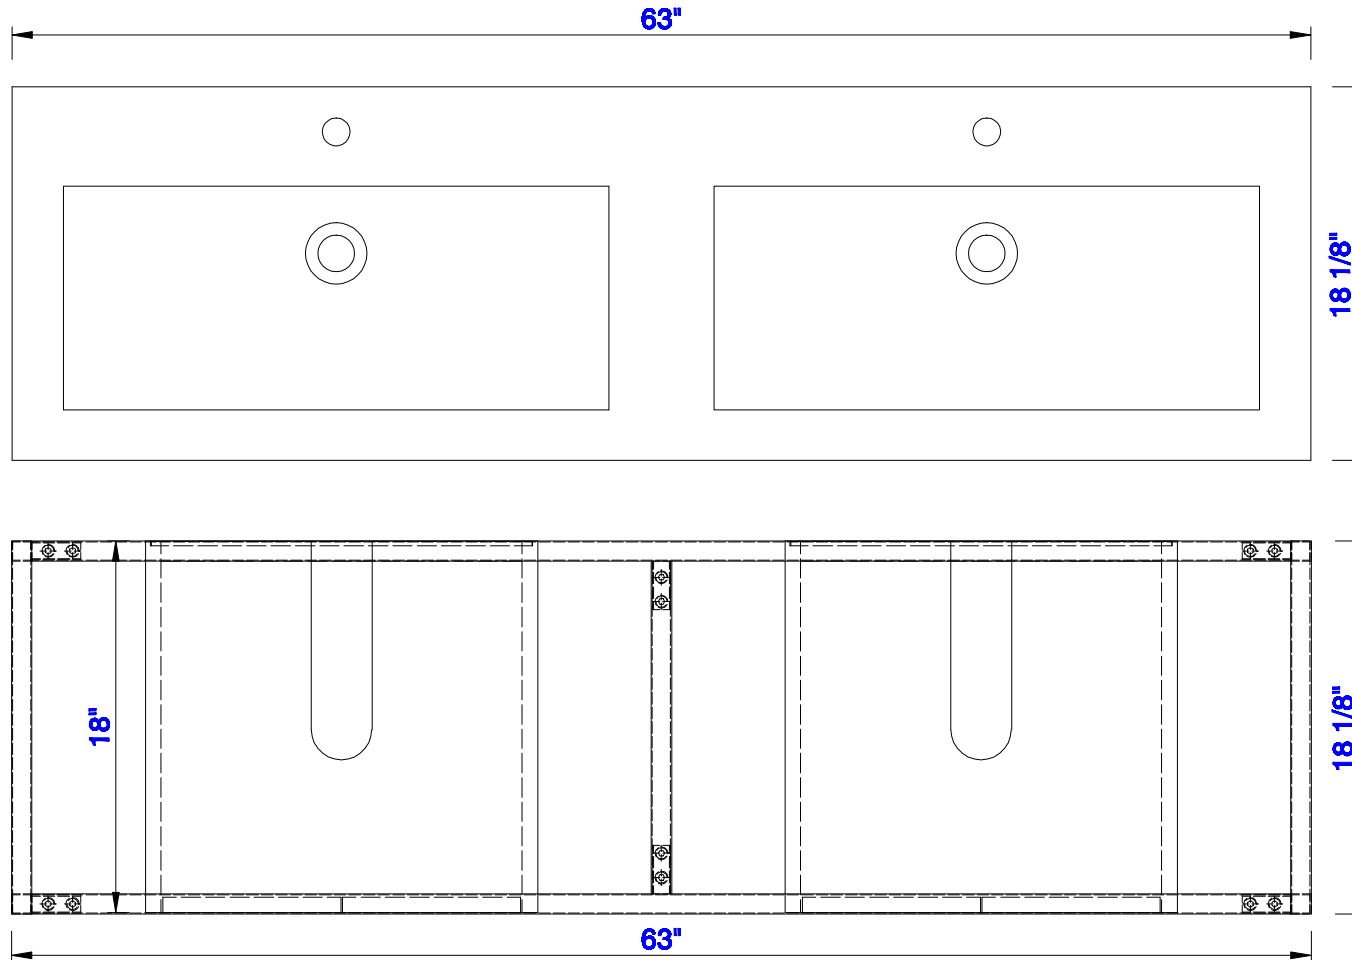

63"

Item Number:  
C105-V63-BNK  
C105-V63-RGD  
C105-V63-MBK

JAMES MARTIN

VANITIES™

**Boston 63" Stainless Steel Sink Console**  
**Boston 19" Storage Cabinet**  
Diagrams with Dimensions  
page 01 of 03

C105-SC19-GW

**NOTE ONE: Countertop with integrated sink is shown on this cabinet**  
**NOTE TWO: This vanity does not have a Backsplash.**

Version:202004

63"

Item Number:  
C105-V63-BNK  
C105-V63-RGD  
C105-V63-MBK

JAMES MARTIN

VANITIES™

**Boston 63" Stainless Steel Sink Console**  
**Boston 19" Storage Cabinet**  
Diagrams with Dimensions  
page 02 of 03

C105-SC19-GW

**NOTE ONE: Countertop with integrated sink is shown on this cabinet.**

Version:202004

63"

Item Number:  
C105-V63-BNK  
C105-V63-RGD  
C105-V63-MBK

C105-SC19-GW

JAMES MARTIN

VANITIES™

**Boston 63" Stainless Steel Sink Console**  
**Boston 19" Storage Cabinet**  
Diagrams with Dimensions  
page 03 of 03