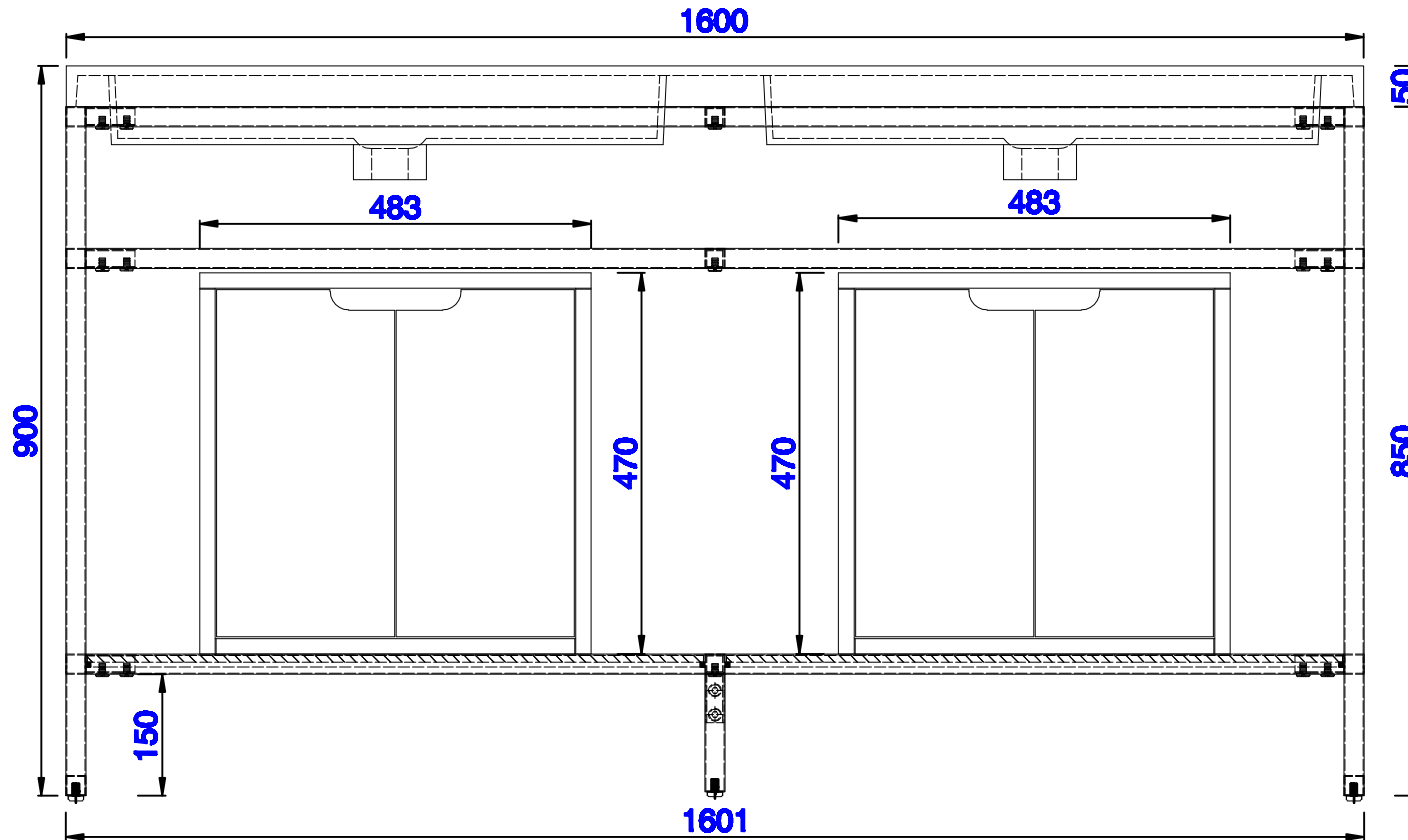

JAMES MARTIN

VANITIES™

**Boston 1601mm Stainless Steel Sink Console**  
**Boston 483mm Storage Cabinet**  
Diagrams with Dimensions  
page 01 of 03

C105-SC19-GW

**NOTE ONE: Countertop with integrated sink is shown on this cabinet**  
**NOTE TWO: This vanity does not have a Backsplash.**