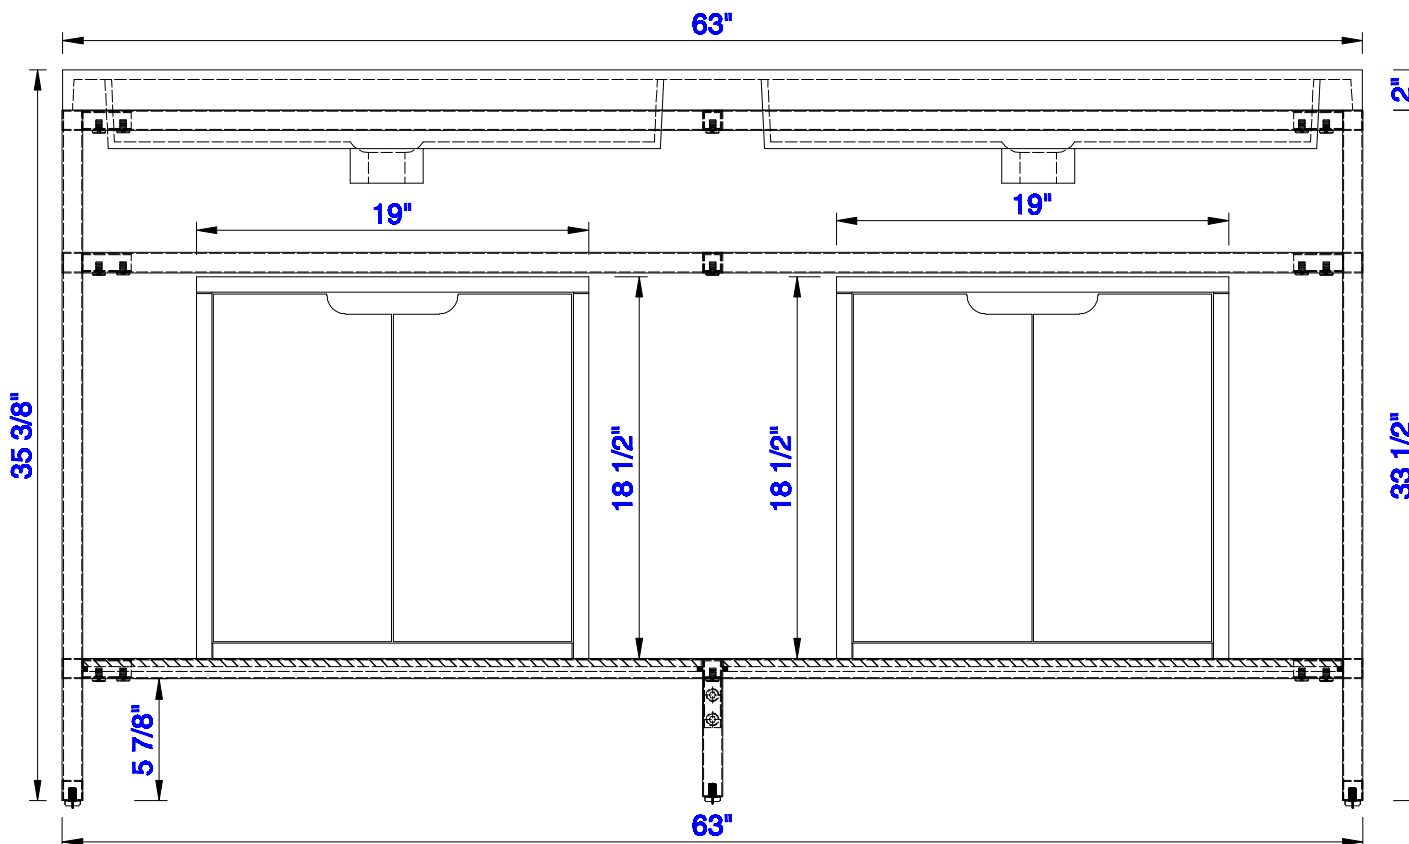

63"

Item Number:  
C105-V63-BNK  
C105-V63-RGD  
C105-V63-MBK

JAMES MARTIN

VANITIES™

**Boston 63" Stainless Steel Sink Console**  
**Boston 19" Storage Cabinet**  
Diagrams with Dimensions  
page 01 of 03

C105-SC19-GW

**NOTE ONE: Countertop with integrated sink is shown on this cabinet**  
**NOTE TWO: This vanity does not have a Backsplash.**

Version:202004

63"

Item Number:  
C105-V63-BNK  
C105-V63-RGD  
C105-V63-MBK

JAMES MARTIN

VANITIES™

**Boston 63" Stainless Steel Sink Console**  
**Boston 19" Storage Cabinet**  
Diagrams with Dimensions  
page 02 of 03

C105-SC19-GW

**NOTE ONE: Countertop with integrated sink is shown on this cabinet.**