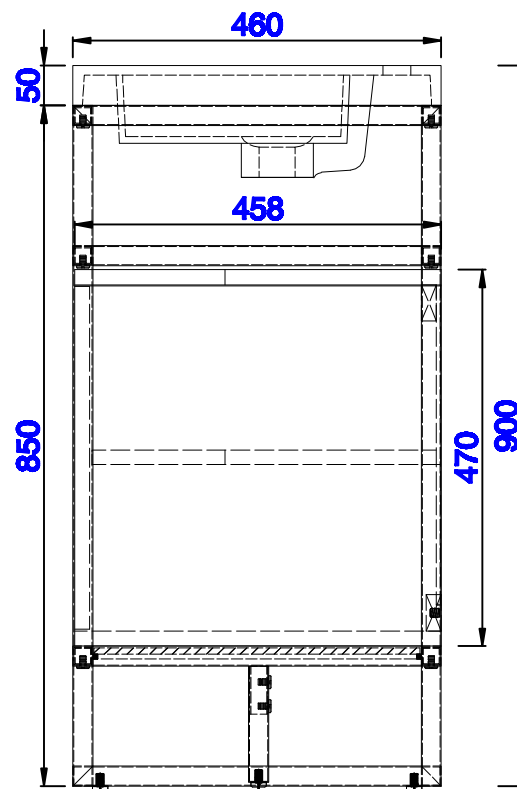

JAMES MARTIN

VANITIES™

**Boston 1601mm Stainless Steel Sink Console**  
**Boston 483mm Storage Cabinet**  
Diagrams with Dimensions  
page 01 of 03

C105-SC19-GW

**NOTE ONE: Countertop with integrated sink is shown on this cabinet**  
**NOTE TWO: This vanity does not have a Backsplash.**

Version:202004

1601mm

Item Number:  
C105-V63-BNK  
C105-V63-RGD  
C105-V63-MBK

C105-SC19-GW

JAMES MARTIN

VANITIES™

**Boston 1601mm Stainless Steel Sink Console**  
**Boston 483mm Storage Cabinet**  
Diagrams with Dimensions  
page 02 of 03

**NOTE ONE: Countertop with integrated sink is shown on this cabinet.**

Version:202004

1601mm

Item Number:  
C105-V63-BNK  
C105-V63-RGD  
C105-V63-MBK

C105-SC19-GW

JAMES MARTIN

VANITIES™

**Boston 1601mm Stainless Steel Sink Console**  
**Boston 483mm Storage Cabinet**  
Diagrams with Dimensions  
page 03 of 03

**NOTE ONE: Countertop with integrated sink is shown on this cabinet**  
**NOTE TWO: This vanity does not have a Backsplash.**

Version:202004