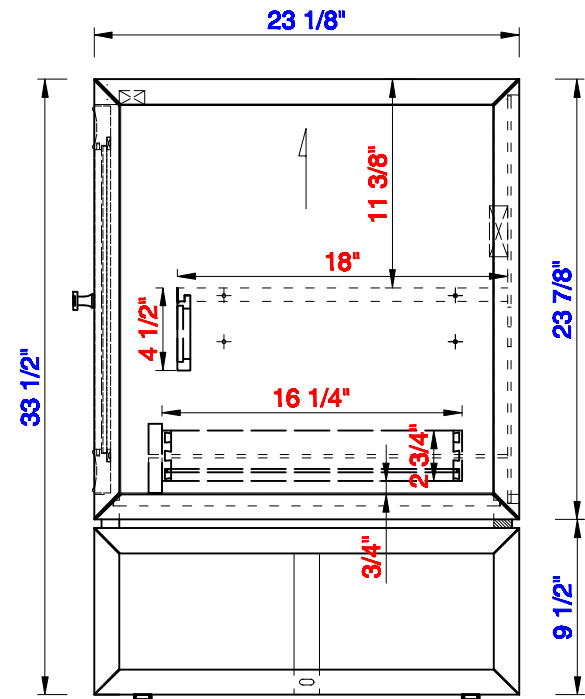

48"

Item Number:
E645-V48-MCA
E645-V48-GW

JAMES MARTIN

VANITIES™

Addison 48" Single Vanity Cabinet
Diagrams with Dimensions
page 03 of 03

NOTE ONE: Countertops are not shown in these diagrams . (Cabinet Only)

NOTE TWO: This vanity does not have a Backsplash.

Please consult our website for Countertop Diagrams: www.jamesmartinvanities.com

Version:202010