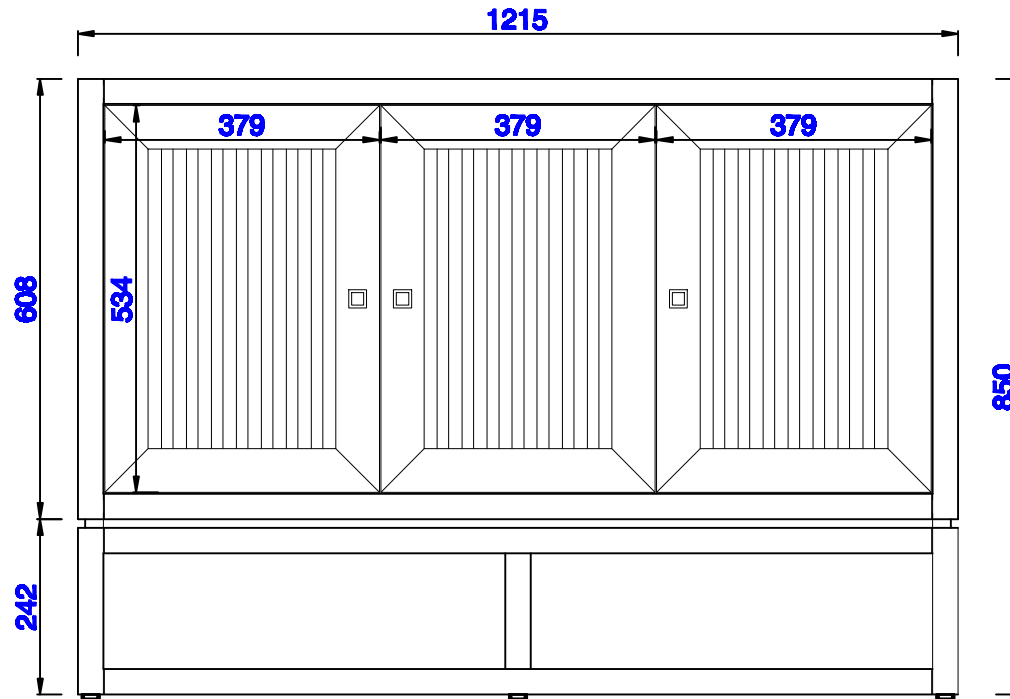

48"

Item Number:
E645-V48-MCA
E645-V48-GW

JAMES MARTIN

VANITIES™

Addison 48" Single Vanity Cabinet
Diagrams with Dimensions
page 01 of 03

NOTE ONE: Countertops are not shown in these diagrams. (Cabinet Only)

JAMES MARTIN

VANITIES™

Addison 48" Single Vanity Cabinet
Diagrams with Dimensions
page 03 of 03

NOTE ONE: Countertops are not shown in these diagrams . (Cabinet Only)

NOTE TWO: This vanity does not have a Backsplash.

Please consult our website for Countertop Diagrams: www.jamesmartinvanities.com

Version:202010

1219mm

Item Number:
E645-V48-MCA
E645-V48-GW

JAMES MARTIN

VANITIES™

Addison 1219mm Single Vanity Cabinet
Diagrams with Dimensions
page 01 of 03

1219mm

Item Number:
E645-V48-MCA
E645-V48-GW

JAMES MARTIN

VANITIES™

Addison 1219mm Single Vanity Cabinet
Diagrams with Dimensions
page 02 of 03

NOTE ONE: Countertops are not shown in these diagrams . (Cabinet Only)