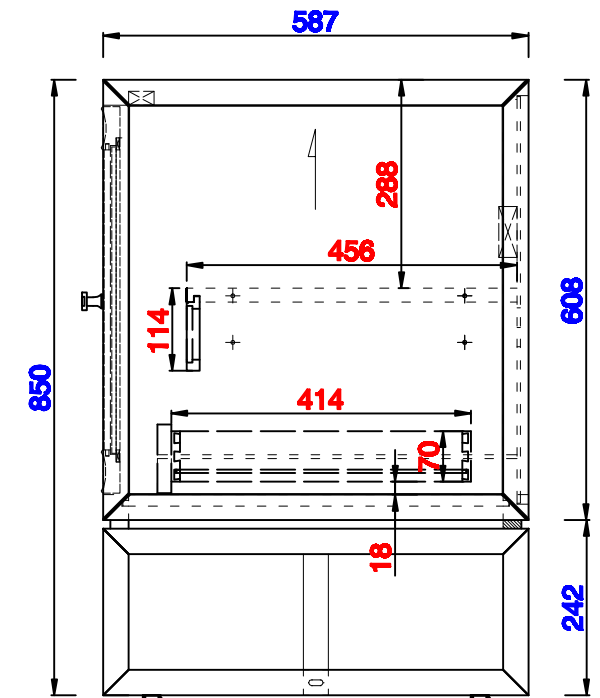

48"

Item Number:
E645-V48-MCA
E645-V48-GW

JAMES MARTIN

VANITIES™

Addison 48" Single Vanity Cabinet
Diagrams with Dimensions
page 01 of 03

NOTE ONE: Countertops are not shown in these diagrams. (Cabinet Only)

1219mm

Item Number:
E645-V48-MCA
E645-V48-GW

JAMES MARTIN

VANITIES™

Addison 1219mm Single Vanity Cabinet
Diagrams with Dimensions
page 02 of 03

NOTE ONE: Countertops are not shown in these diagrams . (Cabinet Only)

NOTE TWO: Internal Shelves (Shown) are designed to align with sinks in James Martin's Optional Countertops. Customer's own countertops and sinks may align differently, and modification may be required. Please consult our website for Countertop Diagrams: www.jamesmartinvanities.com

Version:202010

1219mm

Item Number:
E645-V48-MCA
E645-V48-GW

JAMES MARTIN

VANITIES™

Addison 1219mm Single Vanity Cabinet
Diagrams with Dimensions
page 03 of 03

NOTE ONE: Countertops are not shown in these diagrams . (Cabinet Only)