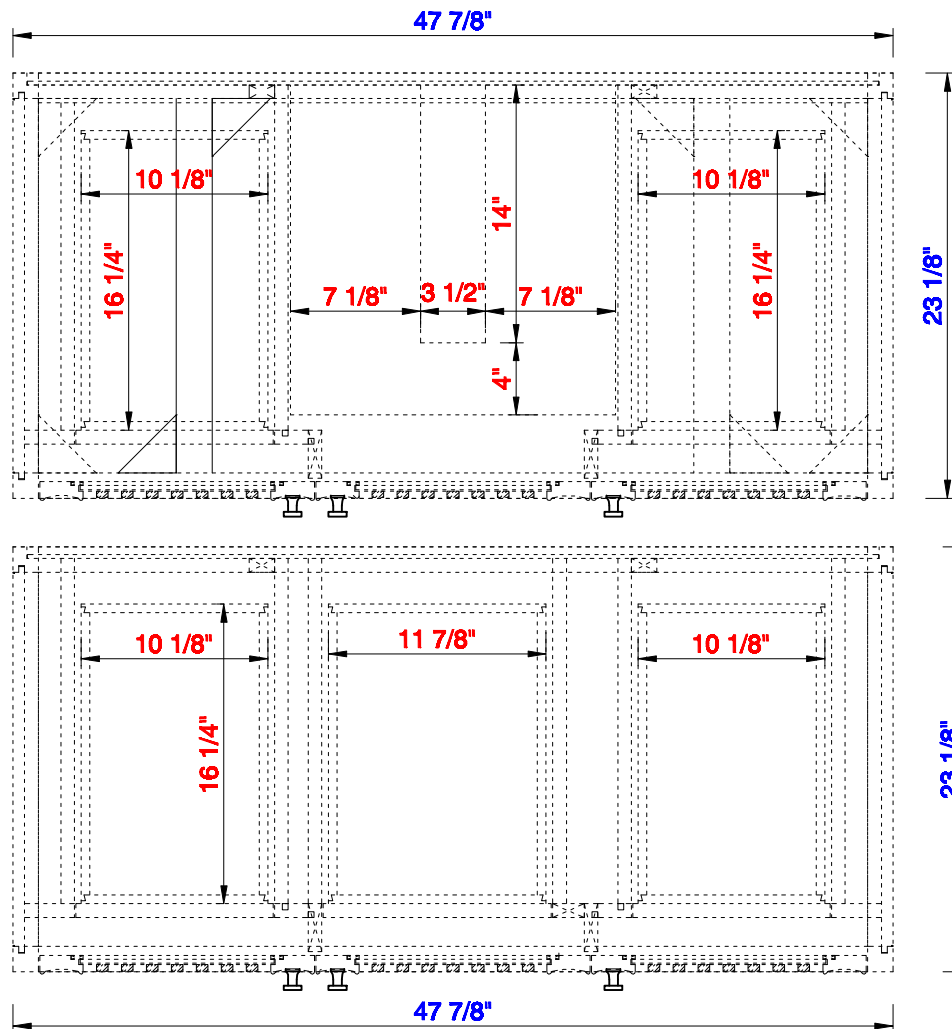

48"

Item Number:
E645-V48-MCA
E645-V48-GW

JAMES MARTIN

VANITIES™

Addison 48" Single Vanity Cabinet
Diagrams with Dimensions
page 01 of 03

NOTE ONE: Countertops are not shown in these diagrams. (Cabinet Only)

Addison 48" Single Vanity Cabinet
Diagrams with Dimensions
page 02 of 03

NOTE ONE: Countertops are not shown in these diagrams . (Cabinet Only)

NOTE TWO: Internal Shelves (Shown) are designed to align with sinks in James Martin's Optional Countertops.

1219mm

Item Number:
E645-V48-MCA
E645-V48-GW

JAMES MARTIN

VANITIES™

Addison 1219mm Single Vanity Cabinet
Diagrams with Dimensions
page 02 of 03

NOTE ONE: Countertops are not shown in these diagrams . (Cabinet Only)

Version:202010

1219mm

Item Number:
E645-V48-MCA
E645-V48-GW

JAMES MARTIN

VANITIES™

Addison 1219mm Single Vanity Cabinet
Diagrams with Dimensions
page 03 of 03

NOTE ONE: Countertops are not shown in these diagrams . (Cabinet Only)