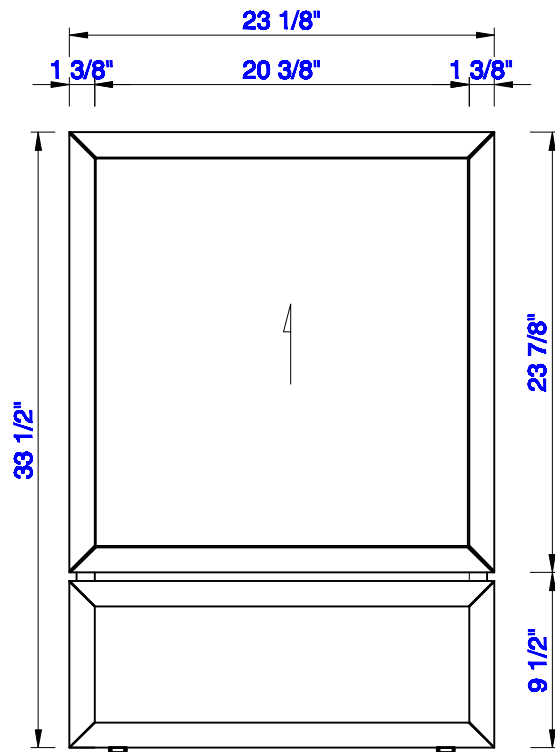

48"

Item Number:
E645-V48-MCA
E645-V48-GW

JAMES MARTIN

VANITIES™

Addison 48" Single Vanity Cabinet
Diagrams with Dimensions
page 01 of 03

NOTE ONE: Countertops are not shown in these diagrams. (Cabinet Only)

JAMES MARTIN

VANITIES™

Addison 48" Single Vanity Cabinet
Diagrams with Dimensions
page 03 of 03

NOTE ONE: Countertops are not shown in these diagrams . (Cabinet Only)

NOTE TWO: This vanity does not have a Backsplash.

Please consult our website for Countertop Diagrams: www.jamesmartinvanities.com

Version:202010

1219mm

Item Number:
E645-V48-MCA
E645-V48-GW

JAMES MARTIN

VANITIES™

Addison 1219mm Single Vanity Cabinet
Diagrams with Dimensions
page 01 of 03

1219mm

Item Number:
E645-V48-MCA
E645-V48-GW

JAMES MARTIN

VANITIES™

Addison 1219mm Single Vanity Cabinet
Diagrams with Dimensions
page 02 of 03

NOTE ONE: Countertops are not shown in these diagrams . (Cabinet Only)