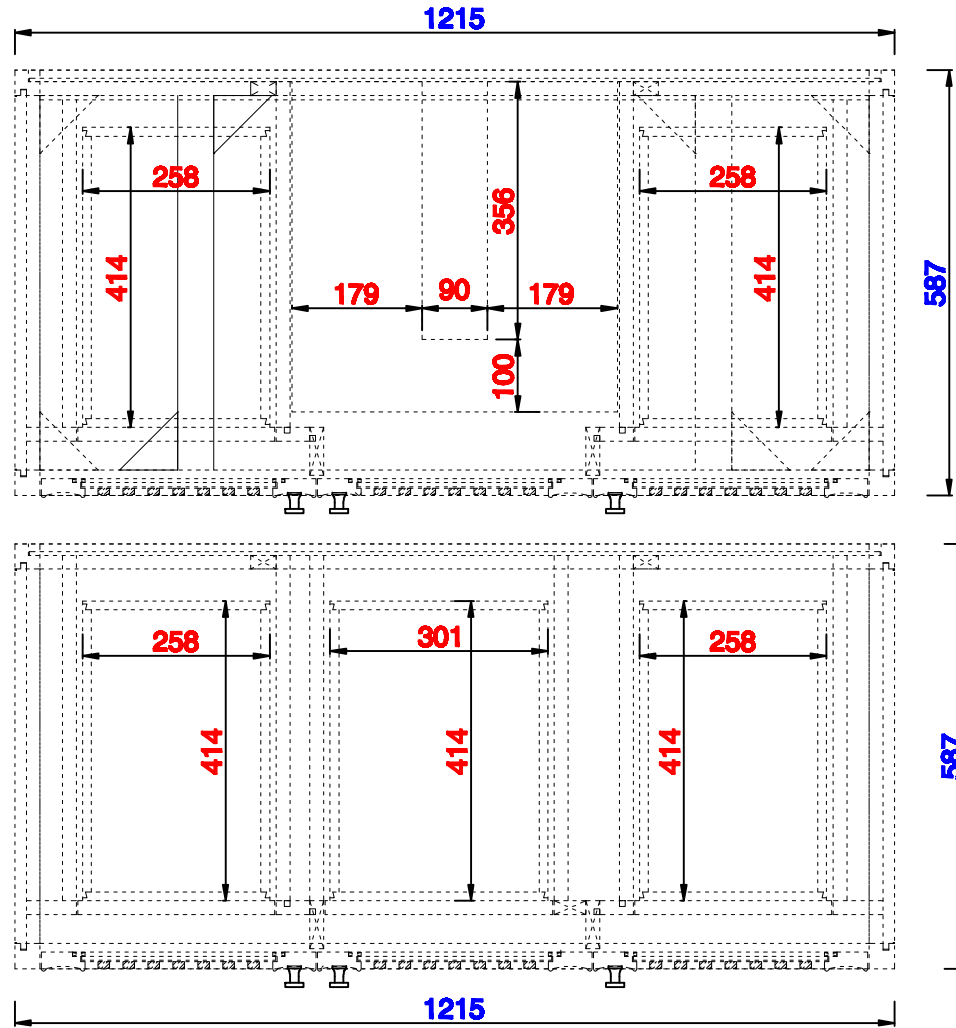

48"

Item Number:
E645-V48-MCA
E645-V48-GW

JAMES MARTIN

VANITIES™

Addison 48" Single Vanity Cabinet
Diagrams with Dimensions
page 01 of 03

NOTE ONE: Countertops are not shown in these diagrams. (Cabinet Only)

1219mm

Item Number:
E645-V48-MCA
E645-V48-GW

JAMES MARTIN

VANITIES™

Addison 1219mm Single Vanity Cabinet
Diagrams with Dimensions
page 02 of 03

NOTE ONE: Countertops are not shown in these diagrams . (Cabinet Only)

NOTE TWO: Internal Shelves (Shown) are designed to align with sinks in James Martin's Optional Countertops. Customer's own countertops and sinks may align differently, and modification may be required. Please consult our website for Countertop Diagrams: www.jamesmartinvanities.com

Version:202010

1219mm

Item Number:
E645-V48-MCA
E645-V48-GW

JAMES MARTIN

VANITIES™

Addison 1219mm Single Vanity Cabinet
Diagrams with Dimensions
page 03 of 03

NOTE ONE: Countertops are not shown in these diagrams . (Cabinet Only)