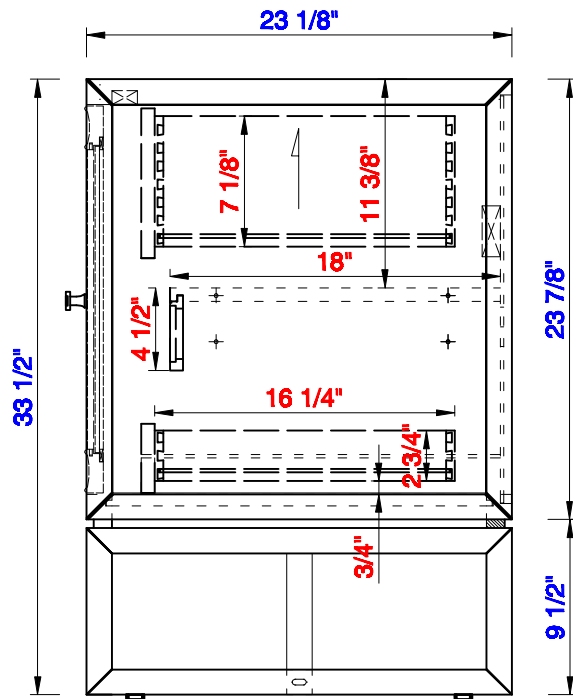

48"

Item Number:
E645-V48-MCA
E645-V48-GW

JAMES MARTIN

VANITIES™

Addison 48" Single Vanity Cabinet
Diagrams with Dimensions
page 01 of 03

NOTE ONE: Countertops are not shown in these diagrams. (Cabinet Only)

JAMES MARTIN

VANITIES™

Addison 48" Single Vanity Cabinet
Diagrams with Dimensions
page 03 of 03

NOTE ONE: Countertops are not shown in these diagrams . (Cabinet Only)

NOTE TWO: This vanity does not have a Backsplash.

1219mm

Item Number:
E645-V48-MCA
E645-V48-GW

JAMES MARTIN

VANITIES™

Addison 1219mm Single Vanity Cabinet
Diagrams with Dimensions
page 02 of 03

NOTE ONE: Countertops are not shown in these diagrams . (Cabinet Only)

Version:202010

1219mm

Item Number:
E645-V48-MCA
E645-V48-GW

JAMES MARTIN

VANITIES™

Addison 1219mm Single Vanity Cabinet
Diagrams with Dimensions
page 03 of 03

NOTE ONE: Countertops are not shown in these diagrams . (Cabinet Only)