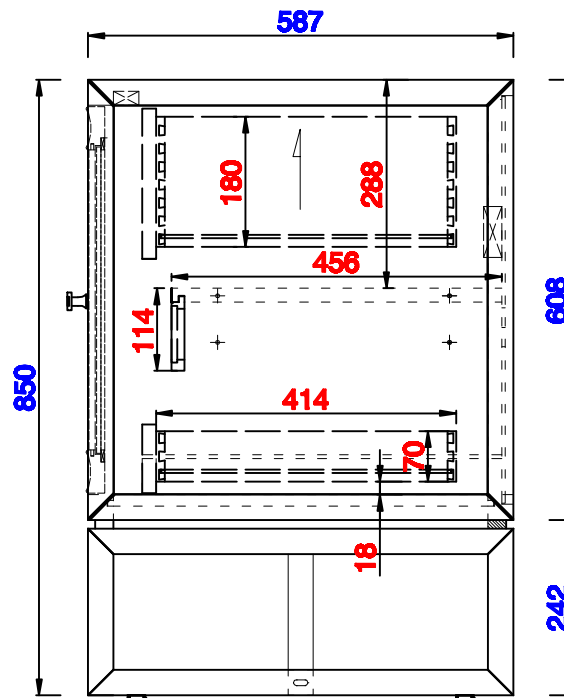

48"

Item Number:
E645-V48-MCA
E645-V48-GW

JAMES MARTIN

VANITIES™

Addison 48" Single Vanity Cabinet
Diagrams with Dimensions
page 01 of 03

NOTE ONE: Countertops are not shown in these diagrams. (Cabinet Only)

1219mm

Item Number:
E645-V48-MCA
E645-V48-GW

JAMES MARTIN

VANITIES™

Addison 1219mm Single Vanity Cabinet
Diagrams with Dimensions
page 02 of 03

NOTE ONE: Countertops are not shown in these diagrams . (Cabinet Only)

NOTE TWO: Internal Shelves (Shown) are designed to align with sinks in James Martin's Optional Countertops. Customer's own countertops and sinks may align differently, and modification may be required. Please consult our website for Countertop Diagrams: www.jamesmartinvanities.com

Version:202010

1219mm

Item Number:
E645-V48-MCA
E645-V48-GW

JAMES MARTIN

VANITIES™

Addison 1219mm Single Vanity Cabinet
Diagrams with Dimensions
page 03 of 03

NOTE ONE: Countertops are not shown in these diagrams . (Cabinet Only)