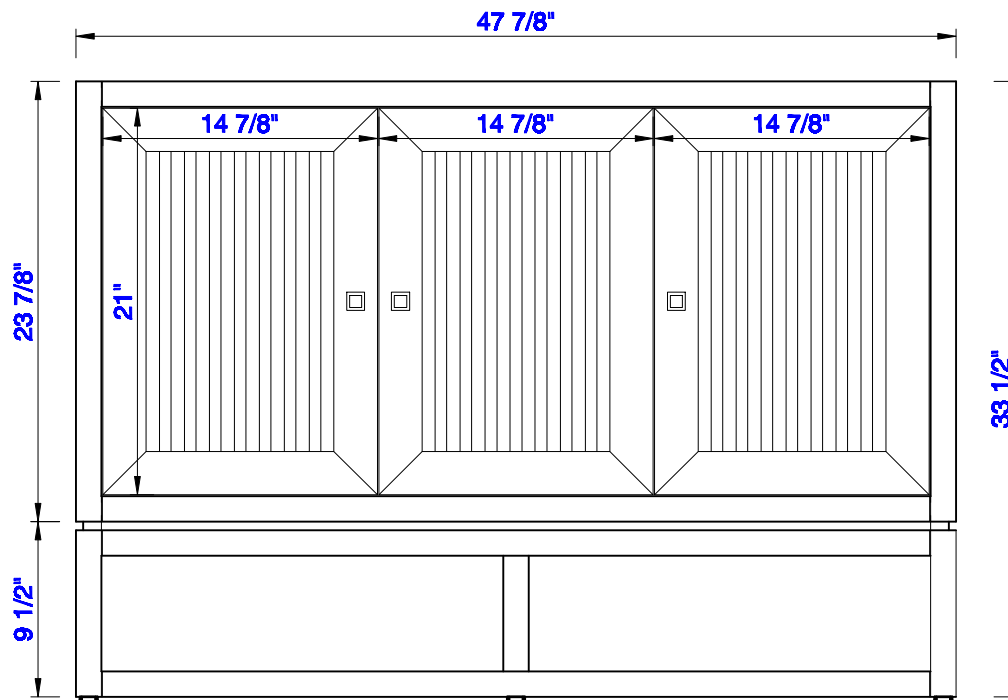

48"

Item Number:
E645-V48-MCA
E645-V48-GW

JAMES MARTIN

VANITIES™

Addison 48" Single Vanity Cabinet
Diagrams with Dimensions
page 01 of 03

NOTE ONE: Countertops are not shown in these diagrams. (Cabinet Only)

Addison 48" Single Vanity Cabinet
Diagrams with Dimensions
page 02 of 03

NOTE ONE: Countertops are not shown in these diagrams . (Cabinet Only)

NOTE TWO: Internal Shelves (Shown) are designed to align with sinks in James Martin's Optional Countertops.

1219mm

Item Number:
E645-V48-MCA
E645-V48-GW

JAMES MARTIN

VANITIES™

Addison 1219mm Single Vanity Cabinet
Diagrams with Dimensions
page 02 of 03

NOTE ONE: Countertops are not shown in these diagrams . (Cabinet Only)

Version:202010

1219mm

Item Number:
E645-V48-MCA
E645-V48-GW

JAMES MARTIN

VANITIES™

Addison 1219mm Single Vanity Cabinet
Diagrams with Dimensions
page 03 of 03

NOTE ONE: Countertops are not shown in these diagrams . (Cabinet Only)