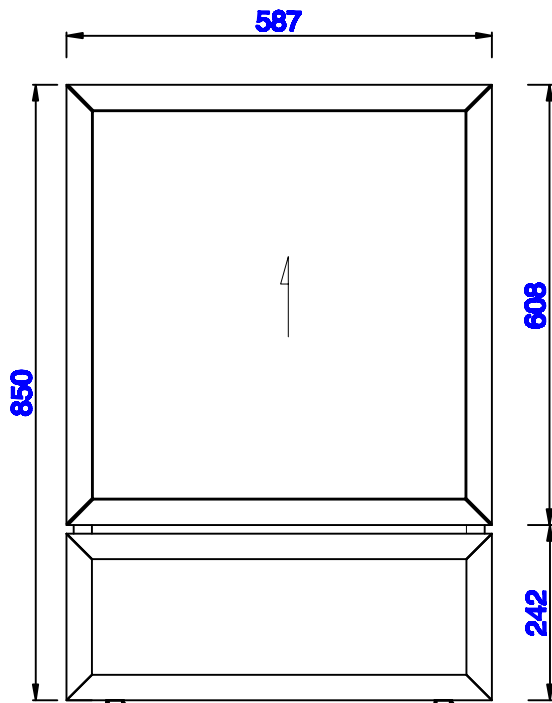

48"

Item Number:
E645-V48-MCA
E645-V48-GW

JAMES MARTIN

VANITIES™

Addison 48" Single Vanity Cabinet
Diagrams with Dimensions
page 01 of 03

NOTE ONE: Countertops are not shown in these diagrams. (Cabinet Only)

1219mm

Item Number:
E645-V48-MCA
E645-V48-GW

JAMES MARTIN

VANITIES™

Addison 1219mm Single Vanity Cabinet
Diagrams with Dimensions
page 02 of 03

NOTE ONE: Countertops are not shown in these diagrams . (Cabinet Only)

NOTE TWO: Internal Shelves (Shown) are designed to align with sinks in James Martin's Optional Countertops. Customer's own countertops and sinks may align differently, and modification may be required. Please consult our website for Countertop Diagrams: www.jamesmartinvanities.com

Version:202010

1219mm

Item Number:
E645-V48-MCA
E645-V48-GW

JAMES MARTIN

VANITIES™

Addison 1219mm Single Vanity Cabinet
Diagrams with Dimensions
page 03 of 03

NOTE ONE: Countertops are not shown in these diagrams . (Cabinet Only)