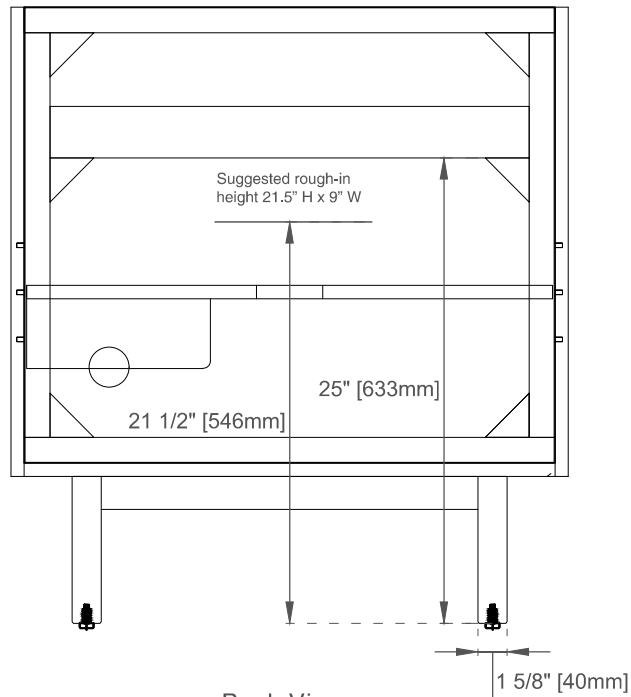

Aluminum Laminate Drawer Liners: No

Dimension

Width:29-7/8"

Depth:23-1/8"

Height:33"

Rough-In Height:21-1/2"

Visit website for warranty and installation information
www.jamesmartinvanities.com

Version:202212

30" LAURENT VANITY

545-V30-LNO

Top View

Front View

Knob

Diagrams are of cabinets only –James Martin Optional Countertops and sinks are not shown

Visit website for warranty and installation information
www.jamesmartinvanities.com

30" LAURENT VANITY

545-V30-LNO

Side View

Back View

Diagrams are of cabinets only –James Martin Optional Countertops and sinks are not shown

Visit website for warranty and installation information
www.jamesmartinvanities.com