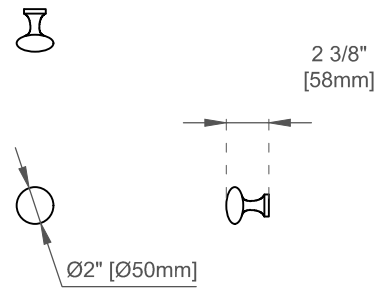

Bamboo Storage Tray: No

Drawer Box Material and Construction: No

Hardware Material and Finish: Zinc Alloy in Champagne Brass Color

Fits Drain Hole Size: 1-3/4"

Full Extension, Soft Close Glides: No

European Soft Close Hinges: Yes

Aluminum Laminate Drawer Liners: No

Dimension

Width:29-7/8"

Depth:23-1/8"

Height:33"

Rough-In Height:21-1/2"

Visit website for warranty and installation information
www.jamesmartinvanities.com

Version:202212

30" LAURENT VANITY

545-V30-LNO

Top View

Front View

Knob

Diagrams are of cabinets only –James Martin Optional Countertops and sinks are not shown

Visit website for warranty and installation information
www.jamesmartinvanities.com

30" LAURENT VANITY

545-V30-LNO

Side View

Back View

Diagrams are of cabinets only –James Martin Optional Countertops and sinks are not shown

Visit website for warranty and installation information
www.jamesmartinvanities.com