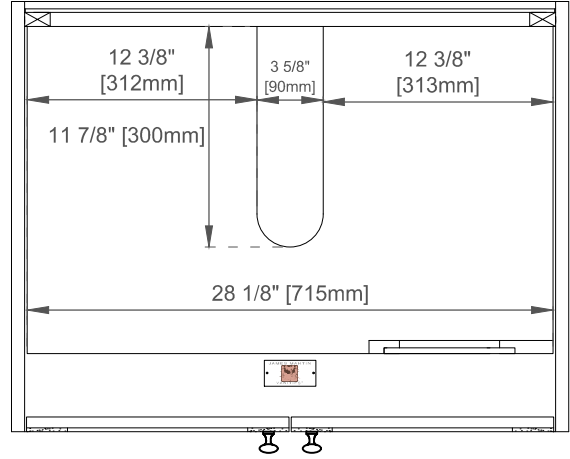

Number of Basins: Single

Vanity Top : Sold Separately - 3cm Top with Sink

Basins Included: No

Number of Doors: Two

Number of Drawers: No

Number of Tip Outs: No

USB/Power Component:Yes (ETL5011080)

Assembly Required: Yes

Bamboo Storage Tray: No

Drawer Box Material and Construction: No

Hardware Material and Finish: Zinc Alloy in Champagne Brass Color

Fits Drain Hole Size: 1-3/4"

Full Extension, Soft Close Glides: No

European Soft Close Hinges: Yes

Aluminum Laminate Drawer Liners: No

Dimension

Width:29-7/8"

Depth:23-1/8"

Height:33"

Rough-In Height:21-1/2"

Visit website for warranty and installation information
www.jamesmartinvanities.com

Version:202212

30" LAURENT VANITY

545-V30-LNO

Top View

Front View

Knob

Diagrams are of cabinets only –James Martin Optional Countertops and sinks are not shown

Visit website for warranty and installation information
www.jamesmartinvanities.com