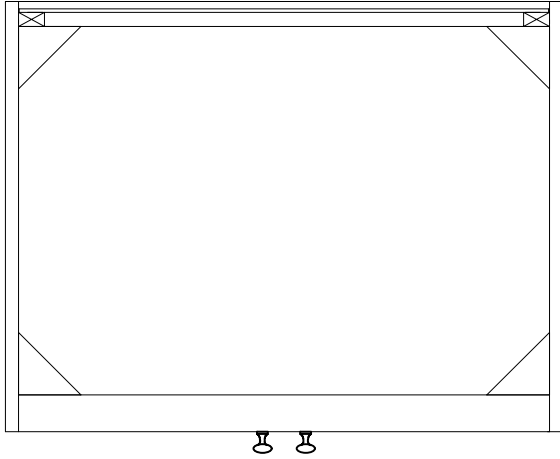

545-V30-LNO

Top View