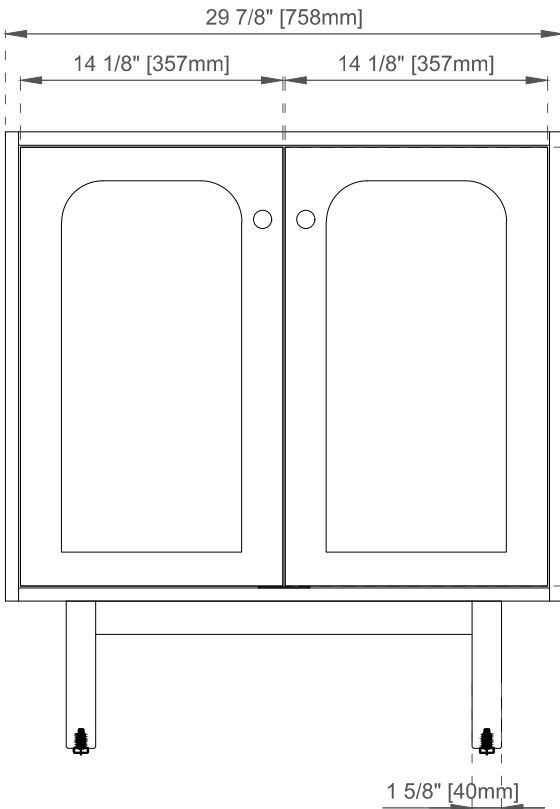

Number of Basins: Single

Vanity Top : Sold Separately - 3cm Top with Sink

Basins Included: No

Number of Doors: Two

Number of Drawers: No

Number of Tip Outs: No

USB/Power Component:Yes (ETL5011080)

Assembly Required: Yes

Bamboo Storage Tray: No

Drawer Box Material and Construction: No

Hardware Material and Finish: Zinc Alloy in Champagne Brass Color

Fits Drain Hole Size: 1-3/4"

Full Extension, Soft Close Glides: No

European Soft Close Hinges: Yes

Aluminum Laminate Drawer Liners: No

Dimension

Width:29-7/8"

Depth:23-1/8"

Height:33"

Rough-In Height:21-1/2"

Visit website for warranty and installation information
www.jamesmartinvanities.com

Version:202212

30" LAURENT VANITY

545-V30-LNO

Top View

Front View

Knob

Diagrams are of cabinets only –James Martin Optional Countertops and sinks are not shown

Visit website for warranty and installation information
www.jamesmartinvanities.com