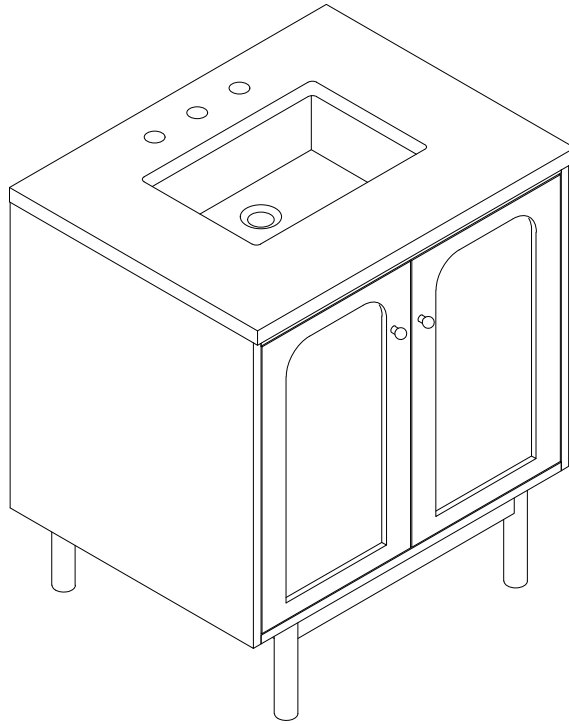

30" LAURENT VANITY

JAMES MARTIN
VANITIES™

545-V30-LNO

Features

Materials

Solids (Species): Ash

Veneers: Flat Cut White Oak

Panels: Plywood

Number of Basins: Single

Vanity Top : Sold Separately - 3cm Top with Sink

Basins Included: No

Number of Doors: Two

Number of Drawers: No

Number of Tip Outs: No

USB/Power Component:Yes (ETL5011080)

Assembly Required: Yes

Bamboo Storage Tray: No

Drawer Box Material and Construction: No

Hardware Material and Finish: Zinc Alloy in Champagne Brass Color

Fits Drain Hole Size: 1-3/4"

Full Extension, Soft Close Glides: No

European Soft Close Hinges: Yes

Aluminum Laminate Drawer Liners: No

Dimension

Width:29-7/8"

Depth:23-1/8"

Height:33"

Rough-In Height:21-1/2"

Visit website for warranty and installation information
www.jamesmartinvanities.com

Version:202212