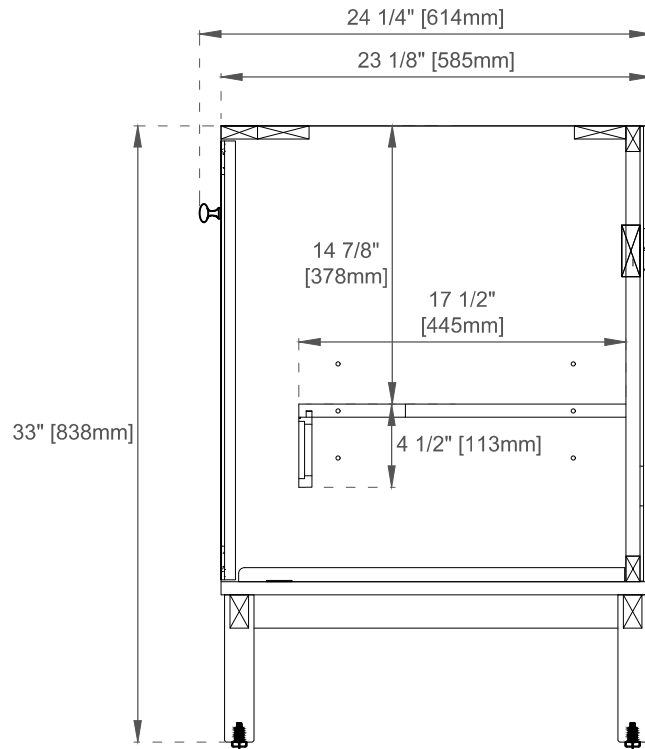

Aluminum Laminate Drawer Liners: No

Dimension

Width:29-7/8"

Depth:23-1/8"

Height:33"

Rough-In Height:21-1/2"

Visit website for warranty and installation information
www.jamesmartinvanities.com

Version:202212

30" LAURENT VANITY

545-V30-LNO

Top View

Front View

Knob

Diagrams are of cabinets only –James Martin Optional Countertops and sinks are not shown

Visit website for warranty and installation information
www.jamesmartinvanities.com

30" LAURENT VANITY

545-V30-LNO

Side View

Back View

Diagrams are of cabinets only –James Martin Optional Countertops and sinks are not shown

Visit website for warranty and installation information
www.jamesmartinvanities.com