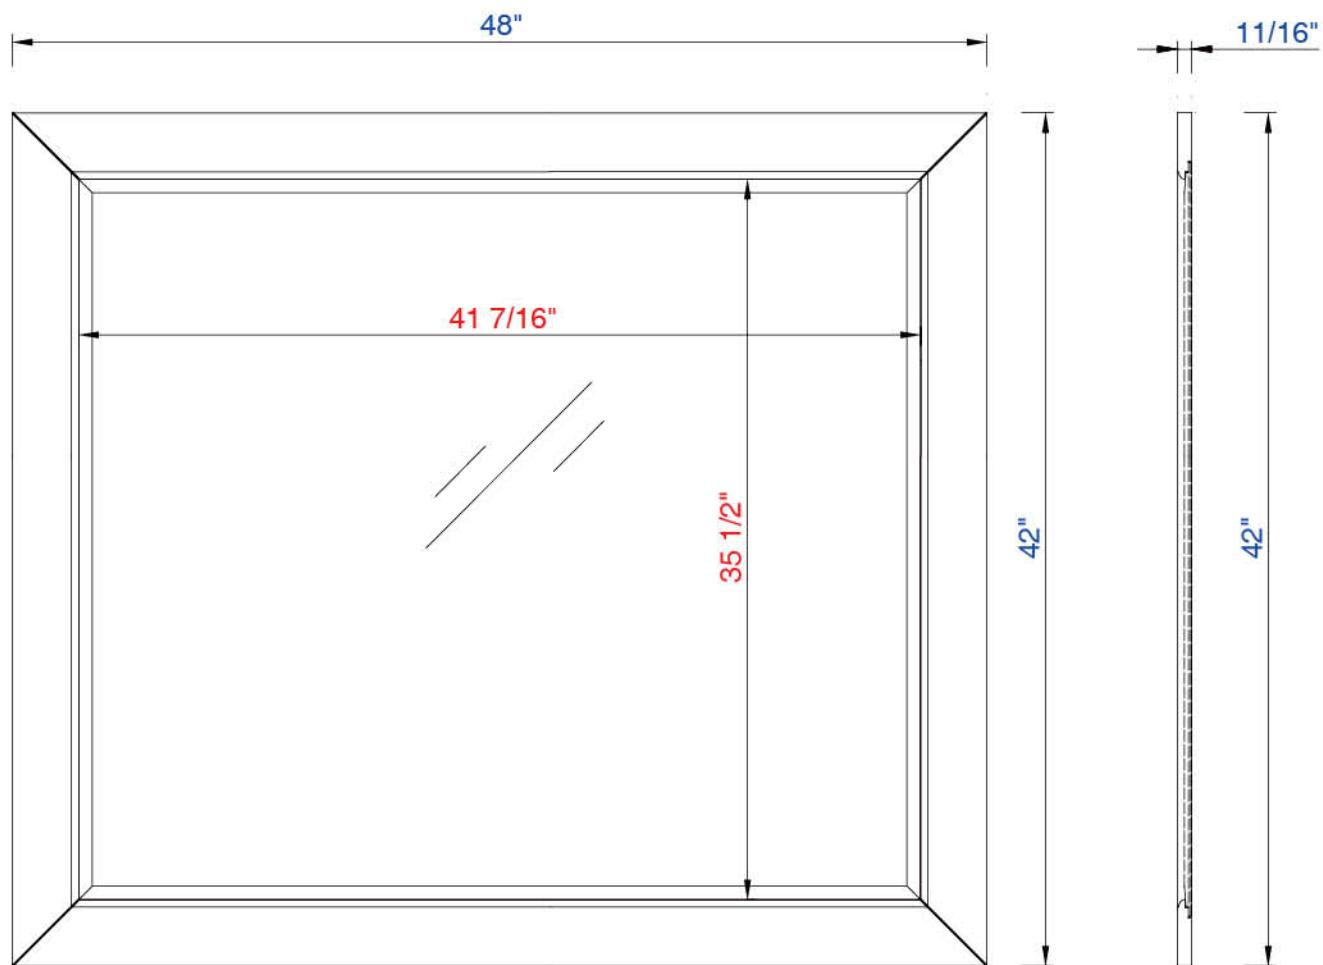

48"

Item Number:

305-M48-WWW

JAMES MARTIN

VANITIES

Chicago 48" Mirror

Diagrams with Dimensions
page 01 of 01

1219mm

Item Number:

305-M48-WWW

JAMES MARTIN

VANITIES

Chicago 1219mm Mirror

Diagrams with Dimensions
page 01 of 01