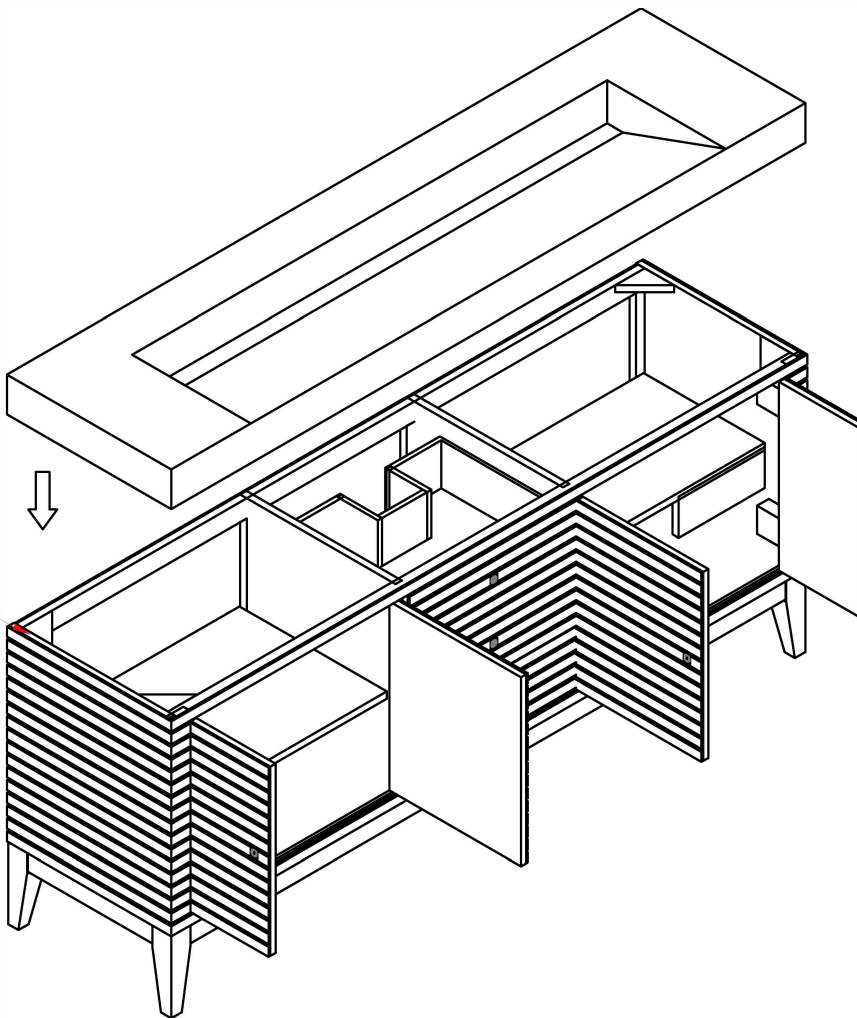

Linear Vanity Cabinets: 210-V72D-GW 210-V72D-WLT 210-V72D-WW

Assembly / Installation Instructions for CS-Series Tops

CS-Series Tops: CS-378D-DGG CS-378D-GW CS-378S-DGG CS-378S-GW

Materials
for
Installation:

Step Notes:

Properly align and secure the countertop to the cabinet with high quality adhesive.