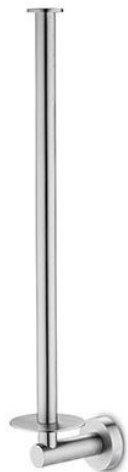

# Slimline Spare Roll Holder

by JEE-O

-  brushed stainless steel  
**801-0020**
-  structured black  
**801-0023**
-  PVD bronze  
**801-0024**
-  PVD matte gold  
**801-0025**

## SPECIFICATIONS

MATERIAL:	304 stainless steel
WEIGHT:	2 lbs
PACKAGE DIMENSIONS:	L 14" x W 4" x H 2"
DELIVERY WEIGHT:	3 lbs
WARRANTY:	2-year limited warranty