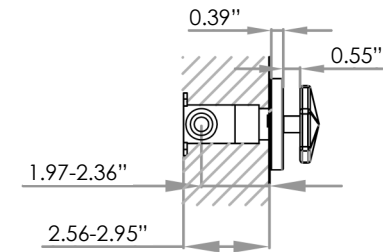

PVD gun metal
600-2206

SPECIFICATIONS

MATERIAL:	304 stainless steel
FEATURES:	two-way diverter
WEIGHT:	2 lbs
PACKAGE DIMENSIONS:	L 6" x W 6" x H 6"
DELIVERY WEIGHT:	3 lbs
WARRANTY:	2-year limited warranty

MAINTENANCE & CARE

Use a soft cloth with mild soap and water. Avoid all products designed to remove tarnish or rust, or any product containing hydrochloric, hydrofluoric, and/or phosphoric acid or caustic agents. Do not use abrasives.

left hand shower

right shower