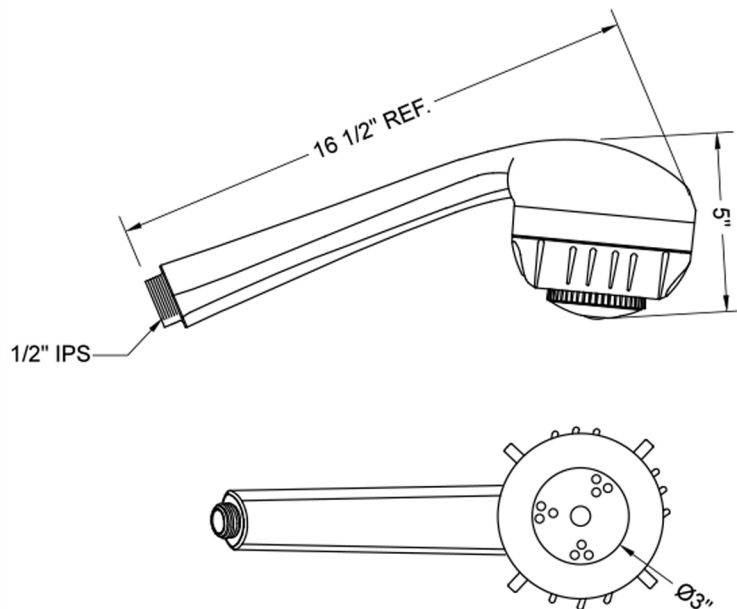

Tivoli TM17 Handshower- 1.75 GPM

Model #: TM17-1.75-

FEATURES:

- 3 function handshower
- 1/2" IPS Male threads
- Light weight design

AVAILABLE FINISHES:

Polished Chrome (PCH) Satin Nickel (SN)

SPECIFICATION DRAWING:

SPRAY PATTERNS: