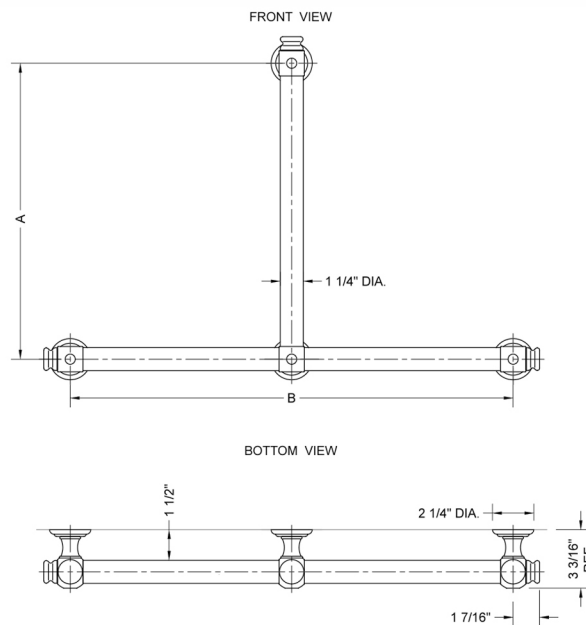

T60 Smooth with End Caps 24H x 24W T Grab Bar

Model #: T60-24H-24W-

FEATURES:

- ADA compliant when properly installed
- All brass construction, fully polished & plated
- All grab bars can be custom sized. Contact JACLO for pricing & availability
- Optional handshower sliders and toilet paper/wash cloth holders can be added only upon initial order
- Grab bars over 32" REQUIRE a middle post

SPECIFICATION DRAWING:

BRASS LUXURY GRAB BAR			
PART. #	DESCRIPTION	A H	B W
T60-24H-24W	CENTER TO CENTER	24"	24"
T60-24H-32W	CENTER TO CENTER	24"	32"
T60-32H-24W	CENTER TO CENTER	32"	24"
T60-32H-32W	CENTER TO CENTER	32"	32"