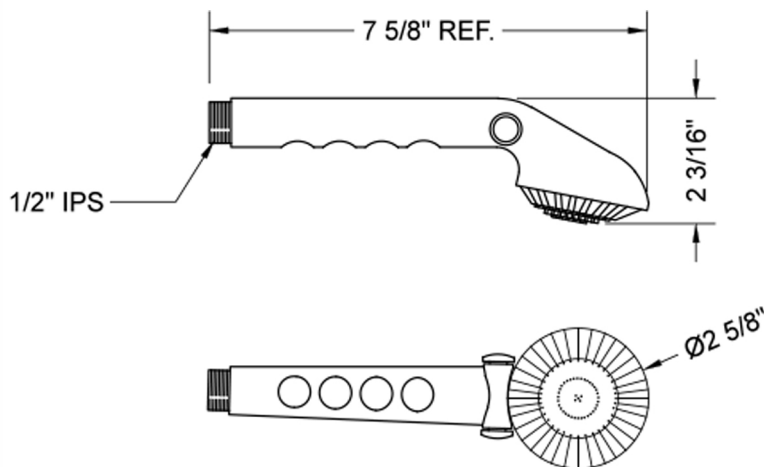

SPRAY PATTERNS:

COMPLIANCES:

CEC

Complies with: ASME A112.18.1-2012/CSA B125.1-12