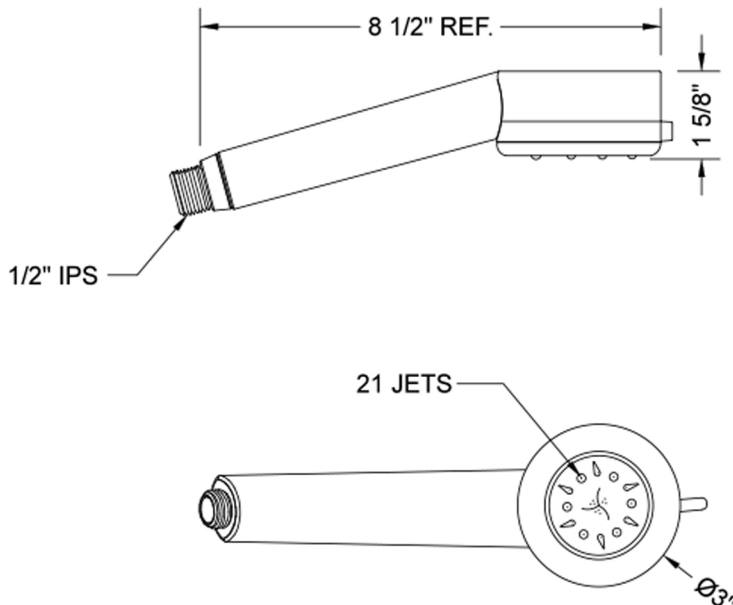

SPECIFICATION DRAWING: