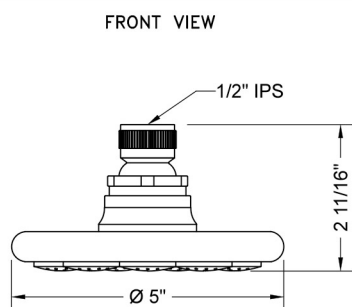

Oceanic Flood Showerhead- 1.5 GPM

Model #: S2701-1.5-

FEATURES:

- A POWER SHOWER
- 5" diameter brass flood showerhead with 180 jets
- 1/2" IPS adjustable brass ball joint to adjust angle of showerhead
- Works well for both ceiling & wall mount
- Available flow rates: 2.5, 2.0, 1.75 & 1.5 GPM

SPECIFICATION DRAWING:

SPRAY PATTERNS:

ANGLES AND FLOW RATES: