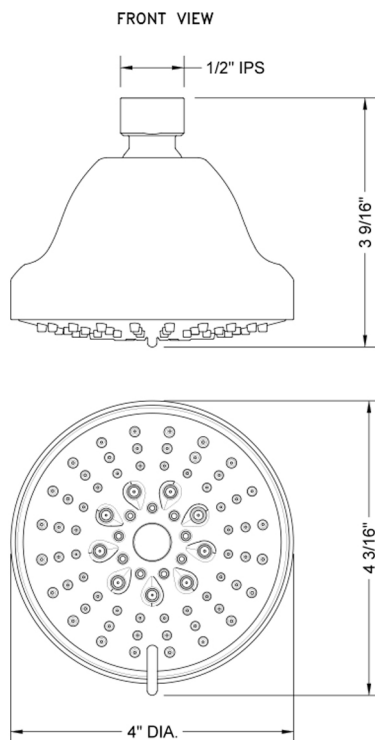

SHOWERALL® 6 Function Showerhead with JX7® Technology- 1.75 GPM

Model #: S165-1.75-

FEATURES:

- 4" diameter 6 function showerhead with pause control to conserve water
- Pause control is not a positive shut-off
- 1/2" IPS adjustable brass ball joint to adjust angle of showerhead
- Available flow rates: 2.5, 2.0, 1.75 & 1.5 GPM
- 2.0 GPM—WaterSense approved
- JX7® Technology

AVAILABLE FINISHES:

Polished Chrome (PCH) Satin Nickel (SN) Polished Nickel (PN)
Polished Brass (PB)

SPECIFICATION DRAWING:

SPRAY PATTERNS: