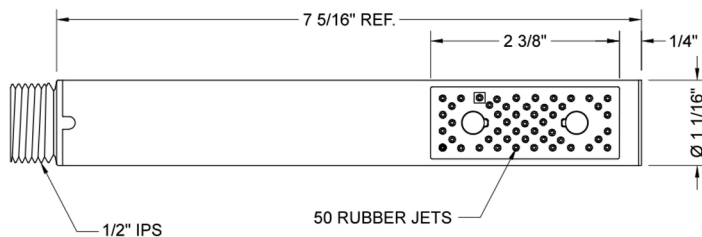

SPRAY PATTERNS:

COMPLIANCES:

Complies with: ASME A112.18.1-2012/CSA B125.1-12