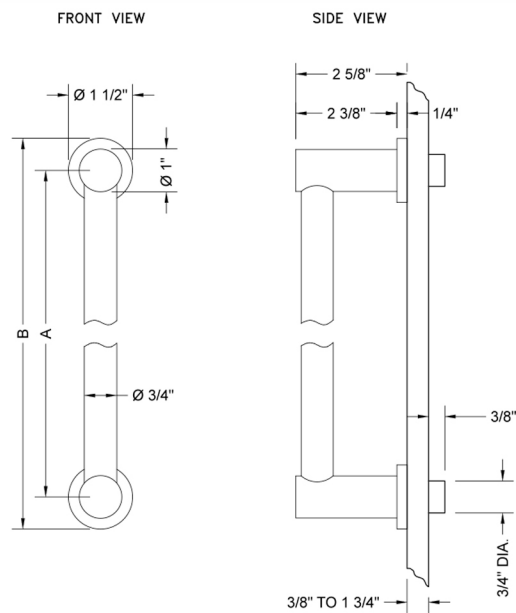

8" H40 Contempo II Front Mount Shower Door Pull

Model #: H40-FM-8-

FEATURES:

- Can be mounted vertically or horizontally
- Can be used as a towel bar, foot rest, or shaving station when mounted horizontally
- Not to be used as a grab bar
- All brass construction, full polished & plated
- For Glass Installation: Separate mounting kit required (H40-GLSKIT)
- Custom sizes available- Contact JACLO for pricing & availability

SPECIFICATION DRAWING:

CONTEMPO FRONT MOUNT DOOR PULL			
PART. #	SPECIFICS	A	B
H40-FM-XXX	6" C TO C	6"	7 1/2"
H40-FM-08-XXX	8" C TO C	8"	9 1/2"
H40-FM-12-XXX	12" C TO C	12"	13 1/2"
H40-FM-16-XXX	16" C TO C	16"	17 1/2"
H40-FM-18-XXX	18" C TO C	18"	19 1/2"
H40-FM-24-XXX	24" C TO C	24"	25 1/2"
H40-FM-32-XXX	32" C TO C	32"	33 1/2"