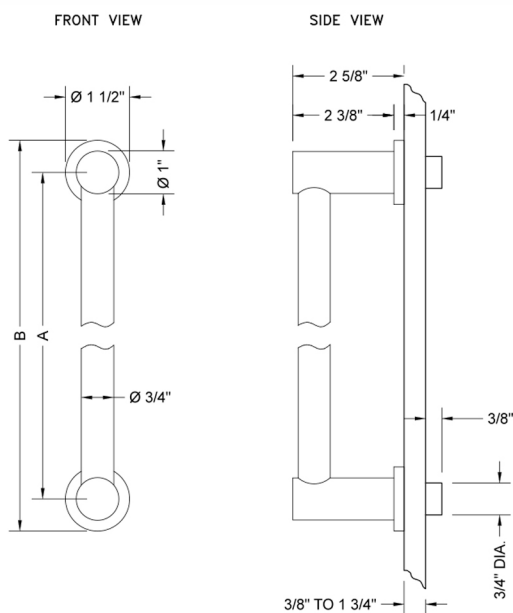

## 16" H40 Contempo II Front Mount Shower Door Pull

**Model #: H40-FM-16-**

### FEATURES:

- Can be mounted vertically or horizontally
- Can be used as a towel bar, foot rest, or shaving station when mounted horizontally
- Not to be used as a grab bar
- All brass construction, full polished & plated
- For Glass Installation: Separate mounting kit required (H40-GLSKIT)
- Custom sizes available- Contact JACLO for pricing & availability

### SPECIFICATION DRAWING:

CONTEMPO FRONT MOUNT DOOR PULL			
PART. #	SPECIFICS	A	B
H40-FM-XXX	6" C TO C	6"	7 1/2"
H40-FM-08-XXX	8" C TO C	8"	9 1/2"
H40-FM-12-XXX	12" C TO C	12"	13 1/2"
H40-FM-16-XXX	16" C TO C	16"	17 1/2"
H40-FM-18-XXX	18" C TO C	18"	19 1/2"
H40-FM-24-XXX	24" C TO C	24"	25 1/2"
H40-FM-32-XXX	32" C TO C	32"	33 1/2"