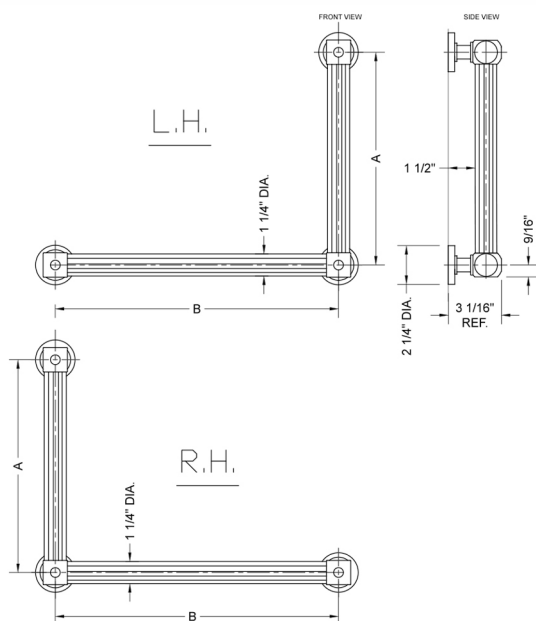

G71 24H x 32W 90° Left Hand Grab Bar

Model #: **G71-24H-32W-LH-**

FEATURES:

- ADA compliant when properly installed
- All brass construction, fully polished & plated
- All grab bars can be custom sized. Contact JACLO for pricing & availability
- Optional handshower sliders and toilet paper/wash cloth holders can be added only upon initial order
- Grab bars over 32" REQUIRE a middle post

SPECIFICATION DRAWING:

BRASS LUXURY GRAB BAR			
PART. #	DESCRIPTION	A H	B W
G71-12H-12W	CENTER TO CENTER	12"	12"
G71-12H-16W	CENTER TO CENTER	12"	16"
G71-12H-24W	CENTER TO CENTER	12"	24"
G71-12H-32W	CENTER TO CENTER	12"	32"
G71-16H-12W	CENTER TO CENTER	16"	12"
G71-16H-16W	CENTER TO CENTER	16"	16"
G71-16H-24W	CENTER TO CENTER	16"	24"
G71-16H-32W	CENTER TO CENTER	16"	32"
G71-24H-12W	CENTER TO CENTER	24"	12"
G71-24H-16W	CENTER TO CENTER	24"	16"
G71-24H-24W	CENTER TO CENTER	24"	24"
G71-24H-32W	CENTER TO CENTER	24"	32"
G71-32H-12W	CENTER TO CENTER	32"	12"
G71-32H-16W	CENTER TO CENTER	32"	16"
G71-32H-24W	CENTER TO CENTER	32"	24"
G71-32H-32W	CENTER TO CENTER	32"	32"