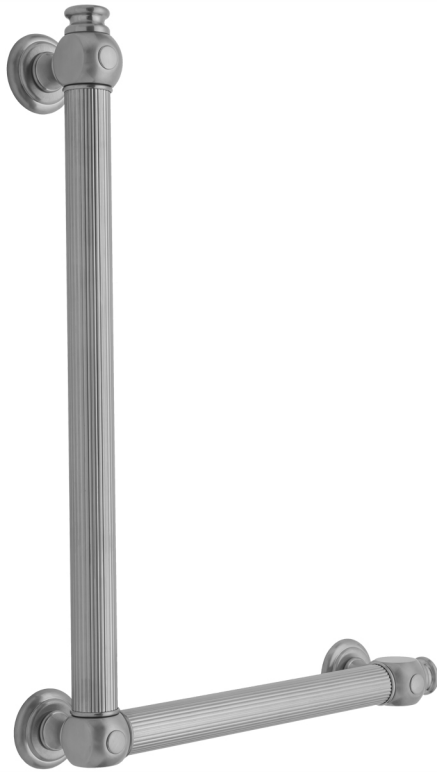

## G61 32H x 24W 90° Right Hand Grab Bar

**Model #: G61-32H-24W-RH-**

### FEATURES:

- ADA compliant when properly installed
- All brass construction, fully polished & plated
- All grab bars can be custom sized. Contact JACLO for pricing & availability
- Optional handshower sliders and toilet paper/wash cloth holders can be added only upon initial order
- Grab bars over 32" REQUIRE a middle post

### AVAILABLE FINISHES:

Polished Chrome (PCH)	Satin Chrome (SC)	Bronze Umber (BU)
Satin Nickel (SN)	Pewter (PEW)	Caramel Bronze (CB)
Polished Nickel (PN)	Antique Brass (AB)	Antique Copper (ACU)
Oil-Rubbed Bronze (ORB)	Polished Brass (PB)	Polished Copper (PCU)
Vintage Bronze (VB)	Satin Brass (SB)	Rose Gold (RG)
Matte Black (MBK)	Satin Gold (SG)	Polished Gold (PG)
Black Nickel (BKN)	Bombay Gold (BG)	Jewelers Gold (JG)
Europa Bronze (EB)	White (WH)	Sedona Beige (SDB)
Tristan Brass (TB)	Unlacquered Brass (ULB)	Satin Cooper (SCU)

### SPECIFICATION DRAWING:

BRASS LUXURY GRAB BAR			
PART. #	DESCRIPTION	A H	B W
G61-12H-12W	CENTER TO CENTER	12"	12"
G61-12H-16W	CENTER TO CENTER	12"	16"
G61-12H-24W	CENTER TO CENTER	12"	24"
G61-12H-32W	CENTER TO CENTER	12"	32"
G61-16H-12W	CENTER TO CENTER	16"	12"
G61-16H-16W	CENTER TO CENTER	16"	16"
G61-16H-24W	CENTER TO CENTER	16"	24"
G61-16H-32W	CENTER TO CENTER	16"	32"
G61-24H-12W	CENTER TO CENTER	24"	12"
G61-24H-16W	CENTER TO CENTER	24"	16"
G61-24H-24W	CENTER TO CENTER	24"	24"
G61-24H-32W	CENTER TO CENTER	24"	32"
G61-32H-12W	CENTER TO CENTER	32"	12"
G61-32H-16W	CENTER TO CENTER	32"	16"
G61-32H-24W	CENTER TO CENTER	32"	24"
G61-32H-32W	CENTER TO CENTER	32"	32"