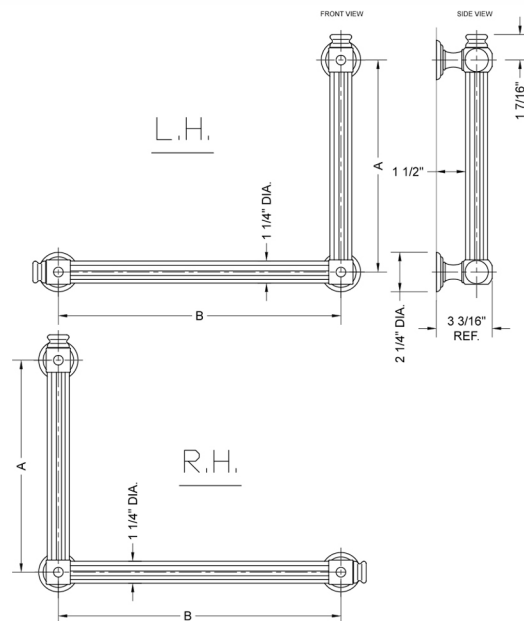

## G61 32H x 24W 90° Right Hand Grab Bar

**Model #: G61-32H-24W-RH-**

### FEATURES:

- ADA compliant when properly installed
- All brass construction, fully polished & plated
- All grab bars can be custom sized. Contact JACLO for pricing & availability
- Optional handshower sliders and toilet paper/wash cloth holders can be added only upon initial order
- Grab bars over 32" REQUIRE a middle post

### SPECIFICATION DRAWING:

BRASS LUXURY GRAB BAR			
PART. #	DESCRIPTION	A H	B W
G61-12H-12W	CENTER TO CENTER	12"	12"
G61-12H-16W	CENTER TO CENTER	12"	16"
G61-12H-24W	CENTER TO CENTER	12"	24"
G61-12H-32W	CENTER TO CENTER	12"	32"
G61-16H-12W	CENTER TO CENTER	16"	12"
G61-16H-16W	CENTER TO CENTER	16"	16"
G61-16H-24W	CENTER TO CENTER	16"	24"
G61-16H-32W	CENTER TO CENTER	16"	32"
G61-24H-12W	CENTER TO CENTER	24"	12"
G61-24H-16W	CENTER TO CENTER	24"	16"
G61-24H-24W	CENTER TO CENTER	24"	24"
G61-24H-32W	CENTER TO CENTER	24"	32"
G61-32H-12W	CENTER TO CENTER	32"	12"
G61-32H-16W	CENTER TO CENTER	32"	16"
G61-32H-24W	CENTER TO CENTER	32"	24"
G61-32H-32W	CENTER TO CENTER	32"	32"