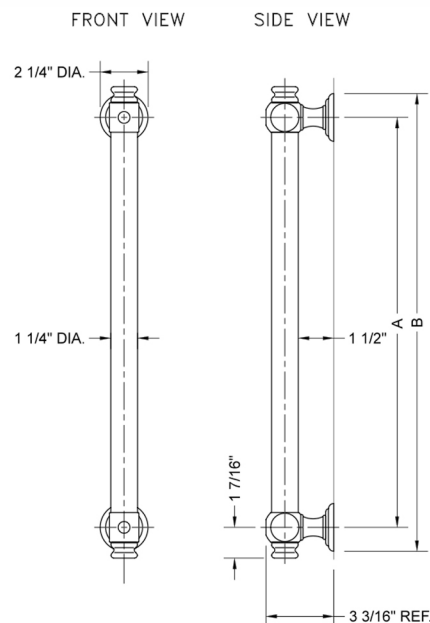

42" G60 Straight Grab Bar

Model #: G60-42-

FEATURES:

- ADA compliant when properly installed
- All brass construction, fully polished & plated
- All grab bars can be custom sized. Contact JACLO for pricing & availability
- Optional handshower sliders and toilet paper/wash cloth holders can be added only upon initial order
- Grab bars over 32" REQUIRE a middle post

SPECIFICATION DRAWING:

BRASS LUXURY GRAB BAR			
PART. #	DESCRIPTION	A	B
G60-12-XX	12" CENTER TO CENTER	12"	14 1/4"
G60-16-XX	16" CENTER TO CENTER	16"	18 1/4"
G60-18-XX	18" CENTER TO CENTER	18"	20 1/4"
G60-24-XX	24" CENTER TO CENTER	24"	24 1/4"
G60-32-XX	32" CENTER TO CENTER	32"	34 1/4"
*NOTE: GRAB BARS OVER 32" REQUIRE A MIDDLE POST			
G60-36-XX	36" CENTER TO CENTER	36"	38 1/4"
G60-42-XX	42" CENTER TO CENTER	42"	44 1/4"
G60-48-XX	48" CENTER TO CENTER	48"	50 1/4"
G60-60-XX	60" CENTER TO CENTER	60"	62 1/4"