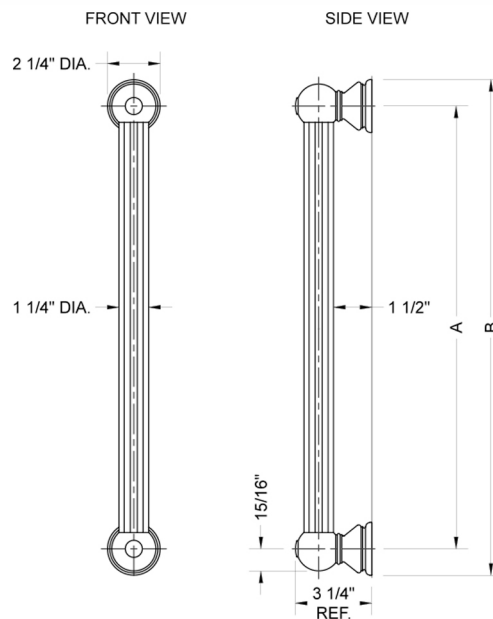

36" G33 Straight Grab Bar

Model #: **G33-36-**

FEATURES:

- ADA compliant when properly installed
- All brass construction, fully polished & plated
- All grab bars can be custom sized. Contact JACLO for pricing & availability
- Optional handshower sliders and toilet paper/wash cloth holders can be added only upon initial order
- Grab bars over 32" REQUIRE a middle post

SPECIFICATION DRAWING:

BRASS LUXURY GRAB BAR			
PART. #	DESCRIPTION	A	B
G33-12-XX	12" CENTER TO CENTER	12"	14 1/4"
G33-16-XX	16" CENTER TO CENTER	16"	18 1/4"
G33-18-XX	18" CENTER TO CENTER	18"	20 1/4"
G33-24-XX	24" CENTER TO CENTER	24"	28 1/4"
G33-32-XX	32" CENTER TO CENTER	32"	44 1/4"
*NOTE: GRAB BARS OVER 32" REQUIRE A MIDDLE POST			
G33-36-XX	36" CENTER TO CENTER	36"	38 1/4"
G33-42-XX	42" CENTER TO CENTER	42"	44 1/4"
G33-48-XX	48" CENTER TO CENTER	48"	50 1/4"
G33-60-XX	60" CENTER TO CENTER	60"	62 1/4"