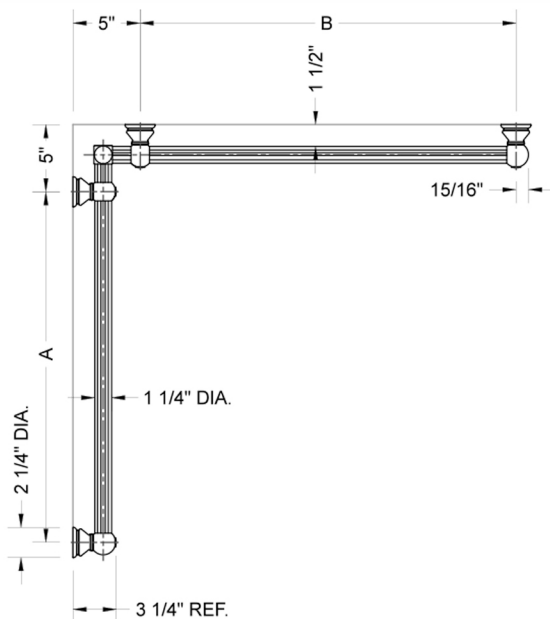

G33 12" x 48" Inside Corner Grab Bar Model #: G33-12-48-IC-

FEATURES:

- ADA compliant when properly installed
- All brass construction, fully polished & plated
- All grab bars can be custom sized. Contact JACLO for pricing & availability
- Optional handshower sliders and toilet paper/wash cloth holders can be added only upon initial order
- Grab bars over 32" REQUIRE a middle post

SPECIFICATION DRAWING:

BRASS LUXURY GRAB BAR							
PART. #	DESCRIPTION	A	B	PART. #	DESCRIPTION	A	B
G33-12-12-IC	CENTER OF POST	12"	12"	G33-24-36-IC	CENTER OF POST	24"	36"
G33-12-16-IC	CENTER OF POST	12"	16"	G33-24-48-IC	CENTER OF POST	24"	48"
G33-12-24-IC	CENTER OF POST	12"	24"	G33-24-60-IC	CENTER OF POST	24"	60"
G33-12-32-IC	CENTER OF POST	12"	32"				
G33-12-36-IC	CENTER OF POST	12"	36"	G33-32-32-IC	CENTER OF POST	32"	32"
G33-12-48-IC	CENTER OF POST	12"	48"	G33-32-36-IC	CENTER OF POST	32"	36"
G33-12-60-IC	CENTER OF POST	12"	60"	G33-32-48-IC	CENTER OF POST	32"	48"
				G33-32-60-IC	CENTER OF POST	32"	60"
G33-16-16-IC	CENTER OF POST	16"	16"				
G33-16-24-IC	CENTER OF POST	16"	24"	G33-36-36-IC	CENTER OF POST	36"	36"
G33-16-32-IC	CENTER OF POST	16"	32"	G33-36-48-IC	CENTER OF POST	36"	48"
				G33-36-60-IC	CENTER OF POST	36"	60"
G33-16-36-IC	CENTER OF POST	16"	36"				
G33-16-48-IC	CENTER OF POST	16"	48"	G33-48-48-IC	CENTER OF POST	48"	48"
G33-16-60-IC	CENTER OF POST	16"	60"	G33-48-60-IC	CENTER OF POST	48"	60"
G33-24-24-IC	CENTER OF POST	24"	24"	G33-60-60-IC	CENTER OF POST	60"	60"
G33-24-32-IC	CENTER OF POST	24"	32"				