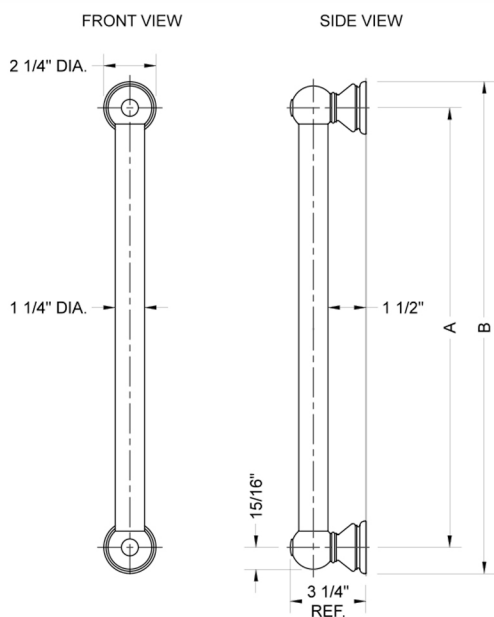

16" G30 Straight Grab Bar

Model #: G30-16-

FEATURES:

- ADA compliant when properly installed
- All brass construction, fully polished & plated
- All grab bars can be custom sized. Contact JACLO for pricing & availability
- Optional handshower sliders and toilet paper/wash cloth holders can be added only upon initial order
- Grab bars over 32" REQUIRE a middle post

SPECIFICATION DRAWING:

BRASS LUXURY GRAB BAR			
PART. #	DESCRIPTION	A	B
G30-12-XX	12" CENTER TO CENTER	12"	14 1/4"
G30-16-XX	16" CENTER TO CENTER	16"	18 1/4"
G30-18-XX	18" CENTER TO CENTER	18"	20 1/4"
G30-24-XX	24" CENTER TO CENTER	24"	28 1/4"
G30-32-XX	32" CENTER TO CENTER	32"	44 1/4"
*NOTE: GRAB BARS OVER 32" REQUIRE A MIDDLE POST			
G30-36-XX	36" CENTER TO CENTER	36"	38 1/4"
G30-42-XX	42" CENTER TO CENTER	42"	44 1/4"
G30-48-XX	48" CENTER TO CENTER	48"	50 1/4"
G30-60-XX	60" CENTER TO CENTER	60"	62 1/4"