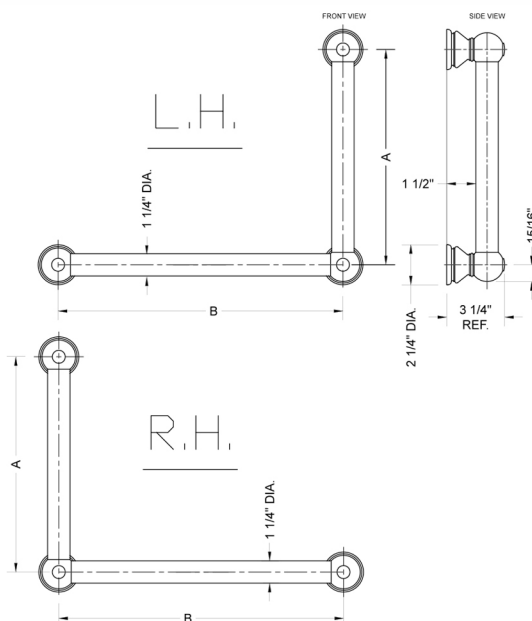

## G30 12H x 24W 90° Left Hand Grab Bar

Model #: **G30-12H-24W-LH-**

### FEATURES:

- ADA compliant when properly installed
- All brass construction, fully polished & plated
- All grab bars can be custom sized. Contact JACLO for pricing & availability
- Optional handshower sliders and toilet paper/wash cloth holders can be added only upon initial order
- Grab bars over 32" REQUIRE a middle post

### SPECIFICATION DRAWING:

BRASS LUXURY GRAB BAR			
PART. #	DESCRIPTION	A H	B W
G30-12H-12W	CENTER TO CENTER	12"	12"
G30-12H-16W	CENTER TO CENTER	12"	16"
G30-12H-24W	CENTER TO CENTER	12"	24"
G30-12H-32W	CENTER TO CENTER	12"	32"
G30-16H-12W	CENTER TO CENTER	16"	12"
G30-16H-16W	CENTER TO CENTER	16"	16"
G30-16H-24W	CENTER TO CENTER	16"	24"
G30-16H-32W	CENTER TO CENTER	16"	32"
G30-24H-12W	CENTER TO CENTER	24"	12"
G30-24H-16W	CENTER TO CENTER	24"	16"
G30-24H-24W	CENTER TO CENTER	24"	24"
G30-24H-32W	CENTER TO CENTER	24"	32"
G30-32H-12W	CENTER TO CENTER	32"	12"
G30-32H-16W	CENTER TO CENTER	32"	16"
G30-32H-24W	CENTER TO CENTER	32"	24"
G30-32H-32W	CENTER TO CENTER	32"	32"