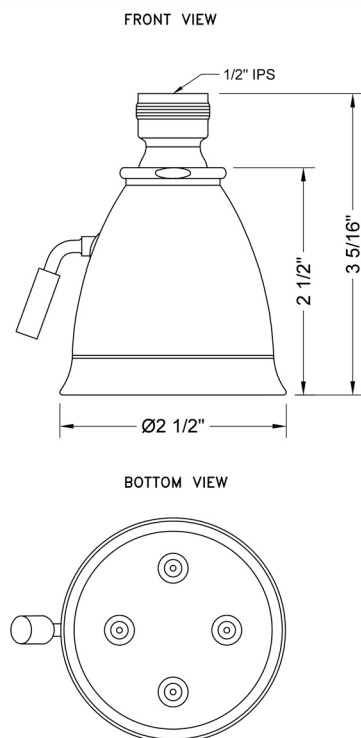

Retro #3 Showerhead - 1.5 GPM

Model #: B718-1.5-

FEATURES:

- 2 1/2" Brass adjustable spray showerhead
- 1/2" IPS adjustable brass ball joint to adjust angle of showerhead
- 4 adjustable jets with 32 individual sprays
- Adjusts from wide to narrow rain
- Easy clean flush system
- Traditional flared bell design
- Available flow rates: 2.5, 2.0, 1.75 & 1.5 GPM

SPECIFICATION DRAWING:

SPRAY PATTERNS: