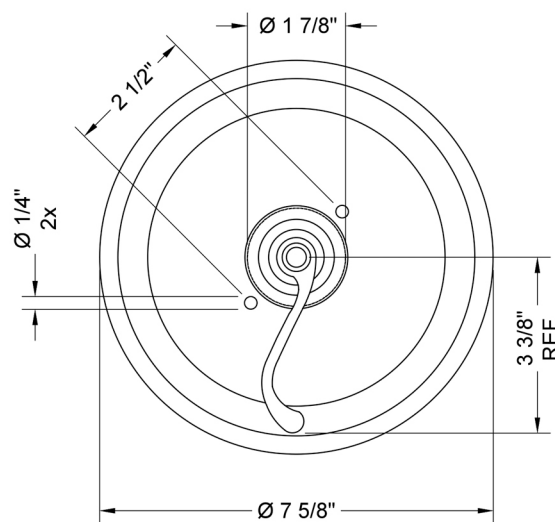

SPECIFICATION DRAWING:

FRONT VIEW