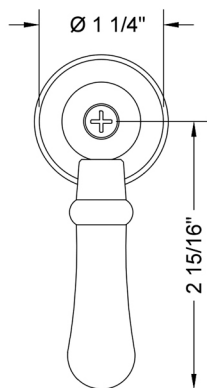

## Toilet Tank Trip Lever to Fit TOTO

**Model #: 9231-**

### FEATURES:

- Toilet tank "trip" lever to fit TOTO model: THU231
- Brass arm, spud & handle
- Fits TOTO Models: Eco Guinevere, Guinevere

### SPECIFICATION DRAWING:

FRONT VIEW

SIDE VIEW